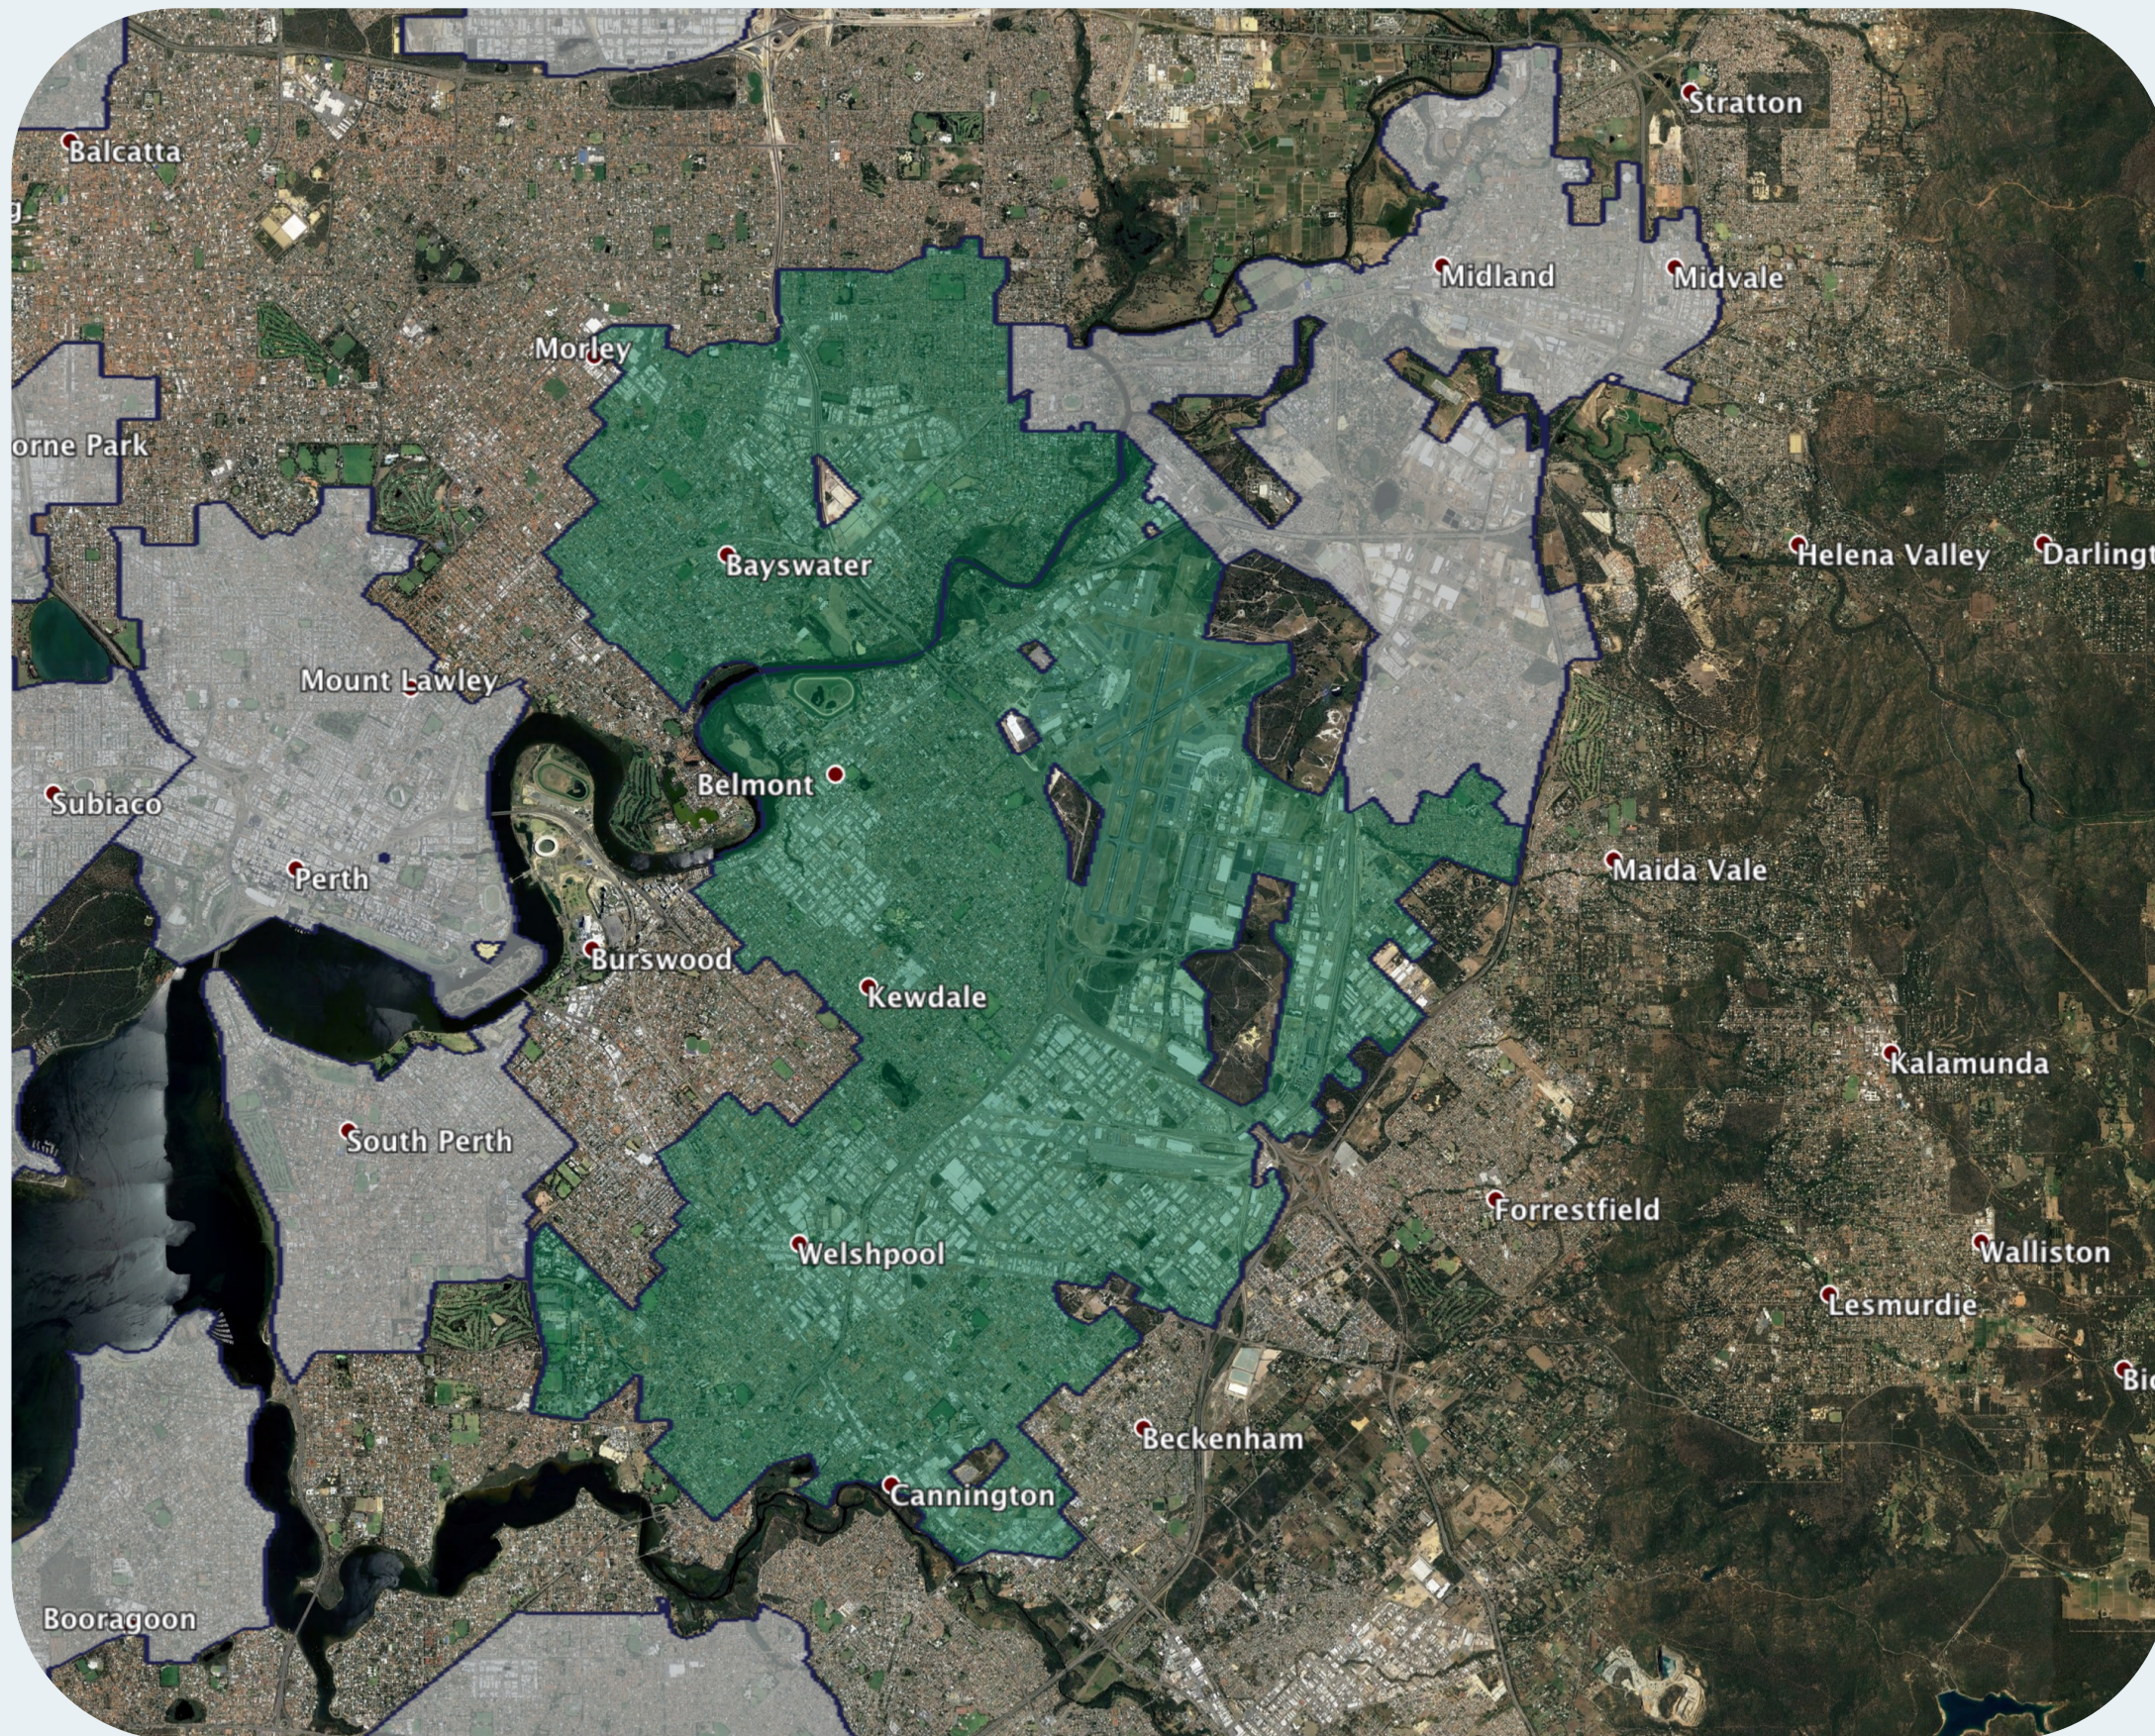

nbn™ Business Fibre Zone indicative map - Belmont - Cannington and surrounds

The nbn™ Business Fibre Initiative is available to businesses right across the country.

The areas highlighted on this map, are part of an nbn™ Business Fibre Zone that is eligible for business nbn™ Enterprise Ethernet.

To find out more about the Fibre Initiative contact your service provider, or visit: nbn.com.au/businessfibre

Key

-  nbn™ Business Fibre Zone
-  Adjacent/nearby nbn™ Business Fibre Zone (where relevant)