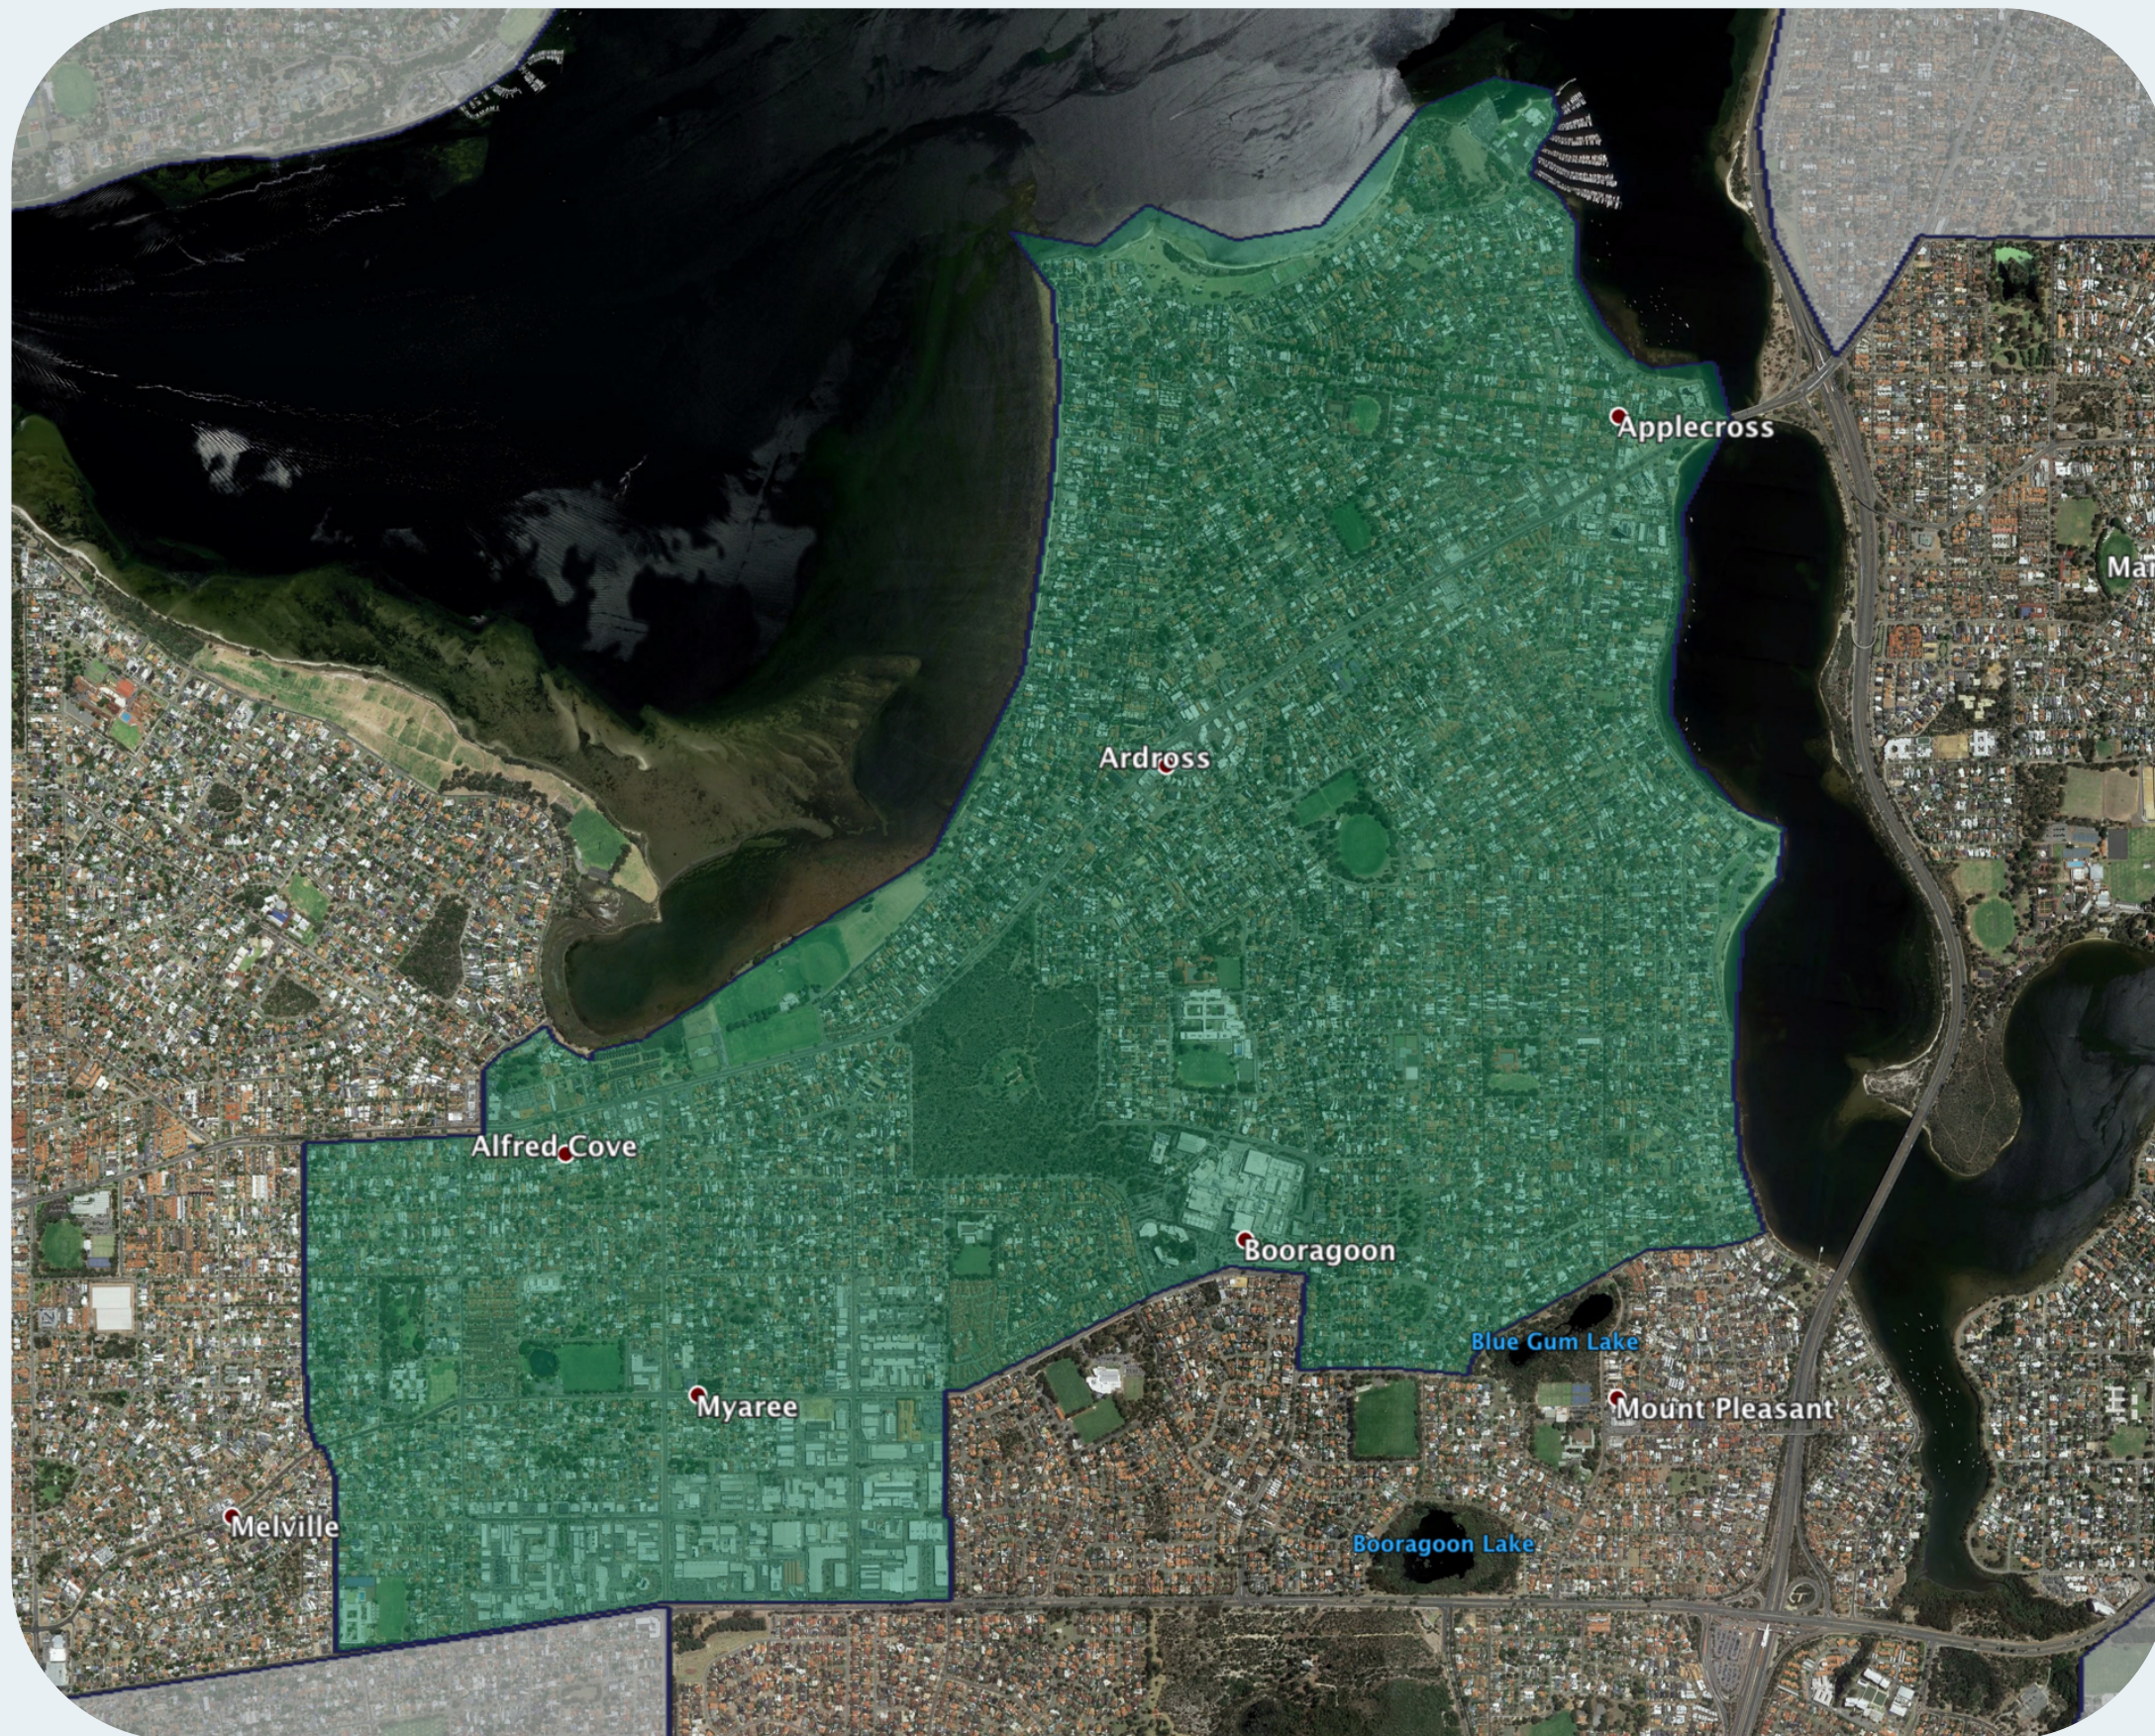

nbn™ Business Fibre Zone indicative map – Applecross - Melville and surrounds

The nbn™ Business Fibre Initiative is available to businesses right across the country.

The areas highlighted on this map, are part of an nbn™ Business Fibre Zone that is eligible for business nbn™ Enterprise Ethernet.

To find out more about the Fibre Initiative contact your service provider, or visit: nbn.com.au/businessfibre

Key

-  nbn™ Business Fibre Zone
-  Adjacent/nearby nbn™ Business Fibre Zone (where relevant)