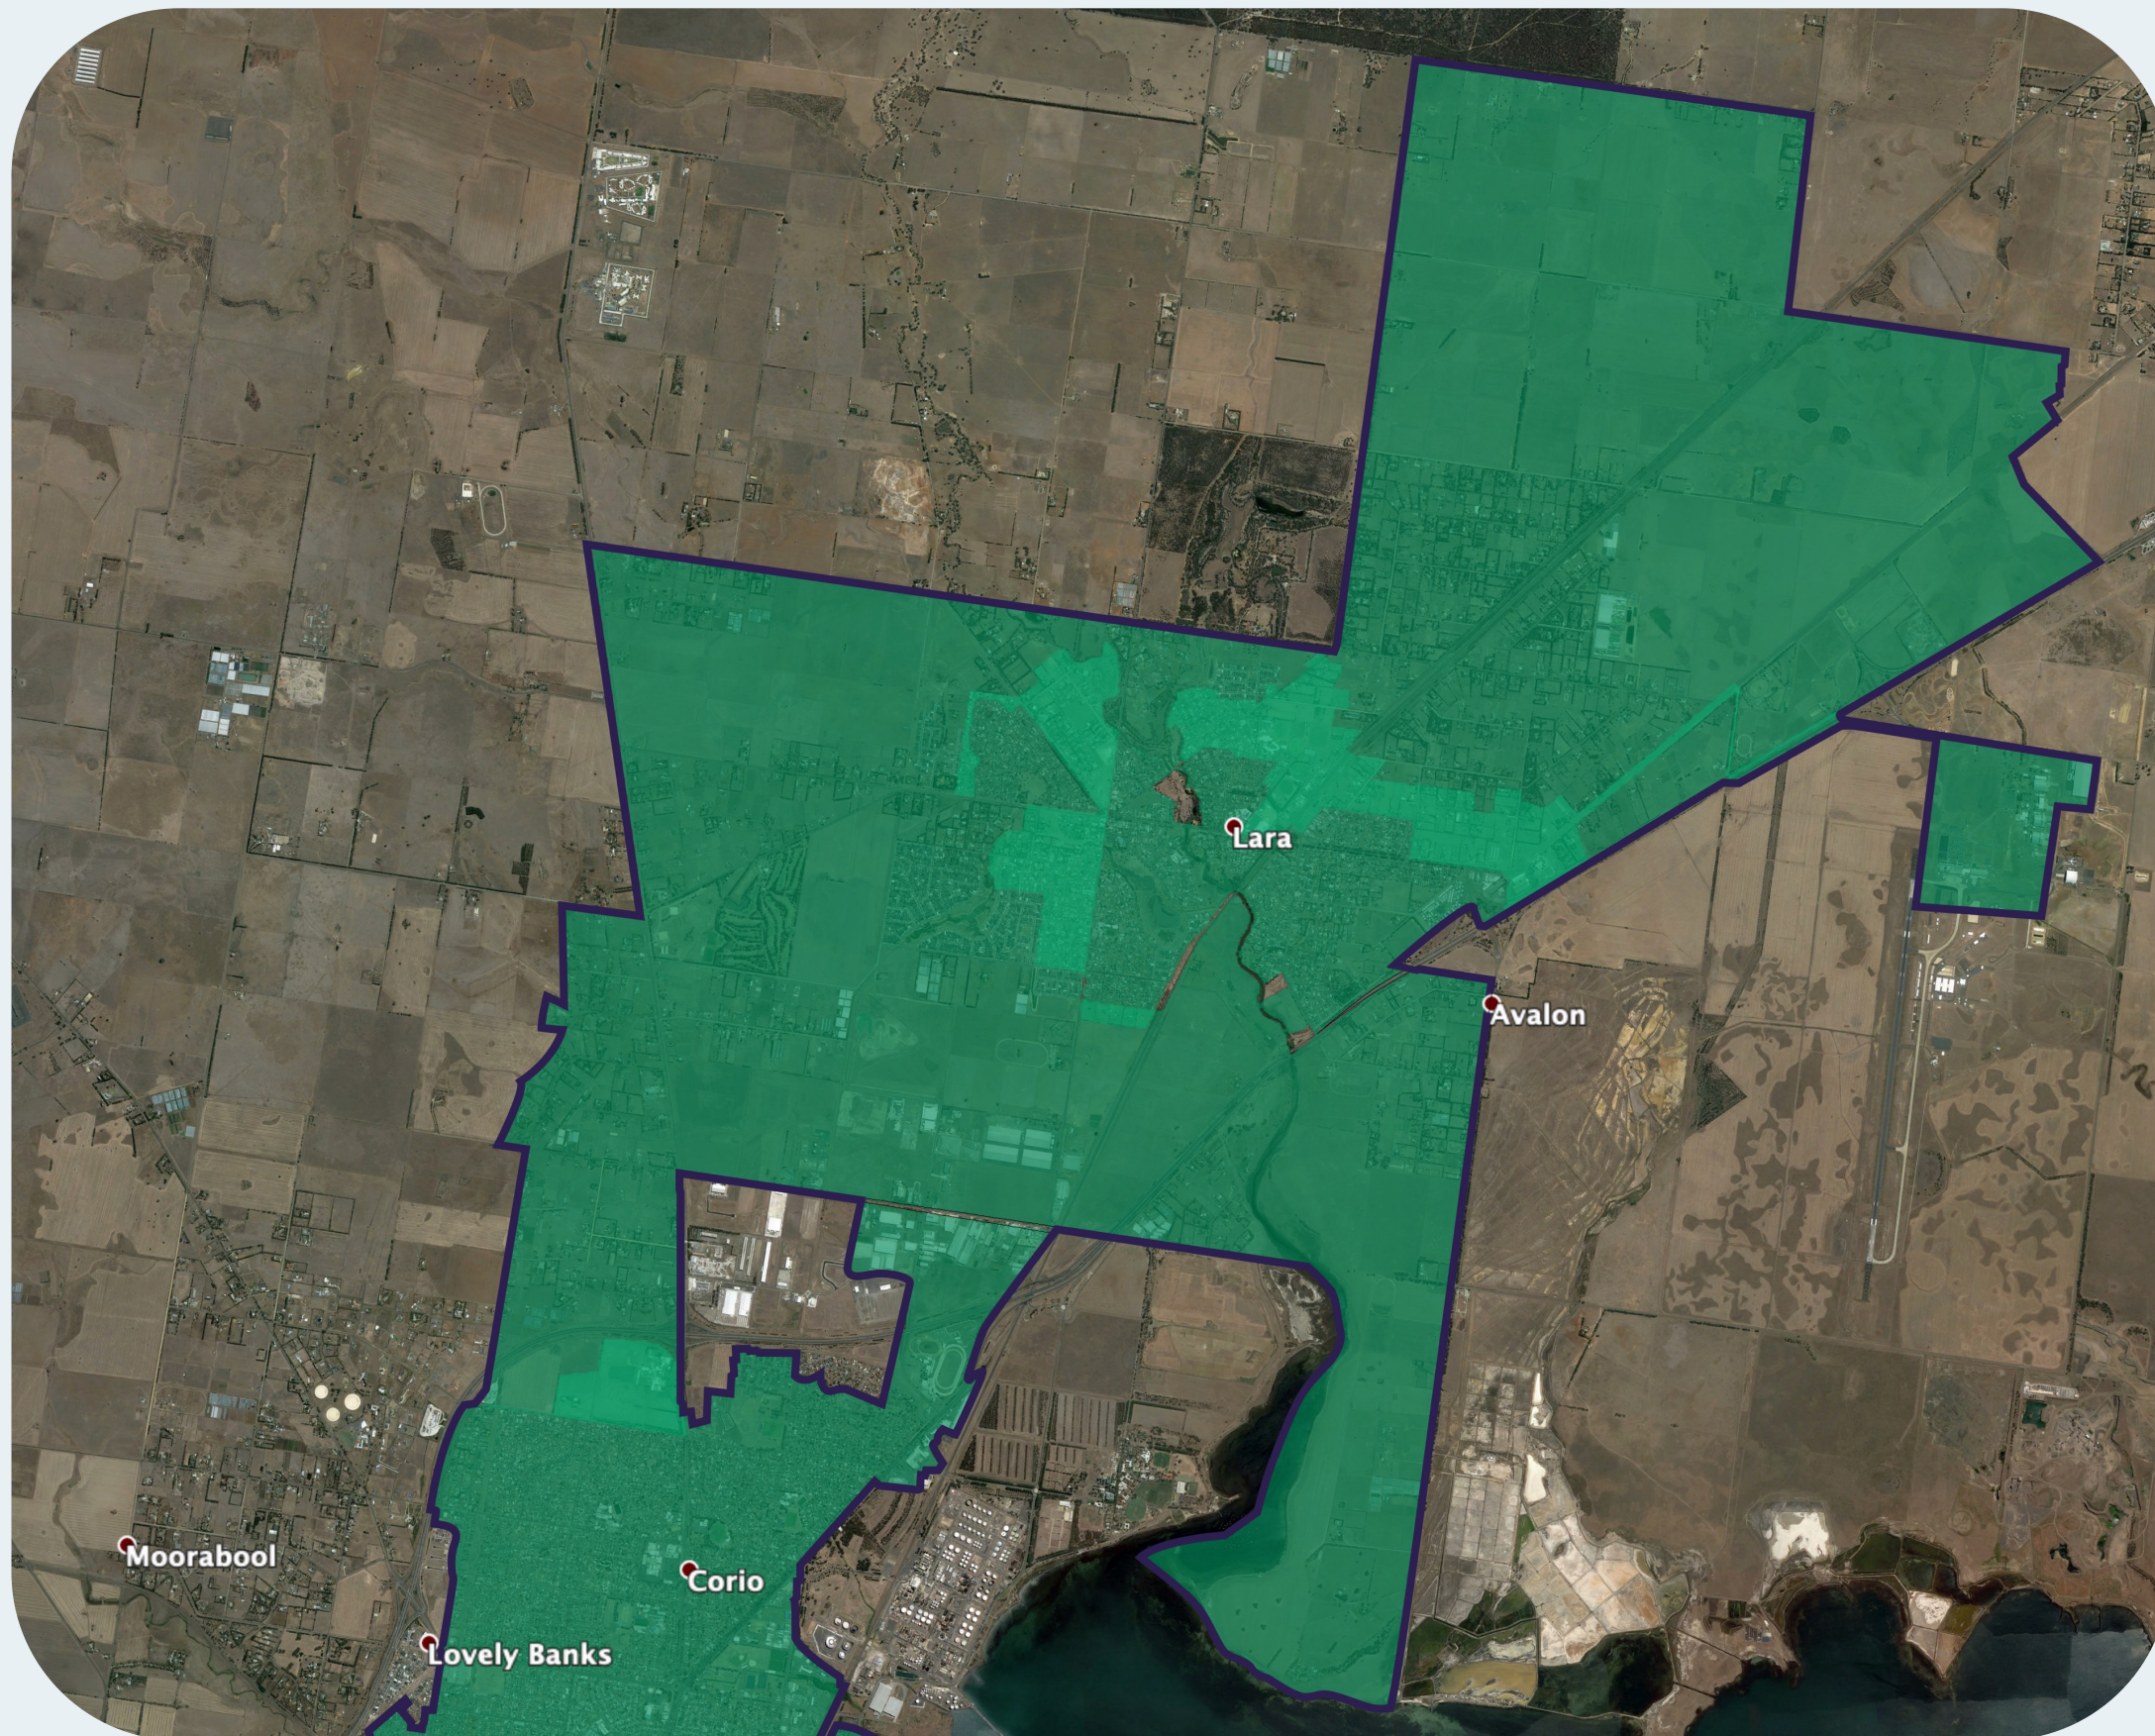

nbn™ Business Fibre Zone indicative map – Lara and surrounds

The nbn™ Business Fibre Initiative is available to businesses right across the country.

The areas highlighted on this map, are part of an nbn™ Business Fibre Zone that is eligible for business nbn™ Enterprise Ethernet.

To find out more about the Fibre Initiative contact your service provider, or visit: nbn.com.au/businessfibre

Key

-  nbn™ Business Fibre Zone
-  Adjacent/nearby nbn™ Business Fibre Zone (where relevant)