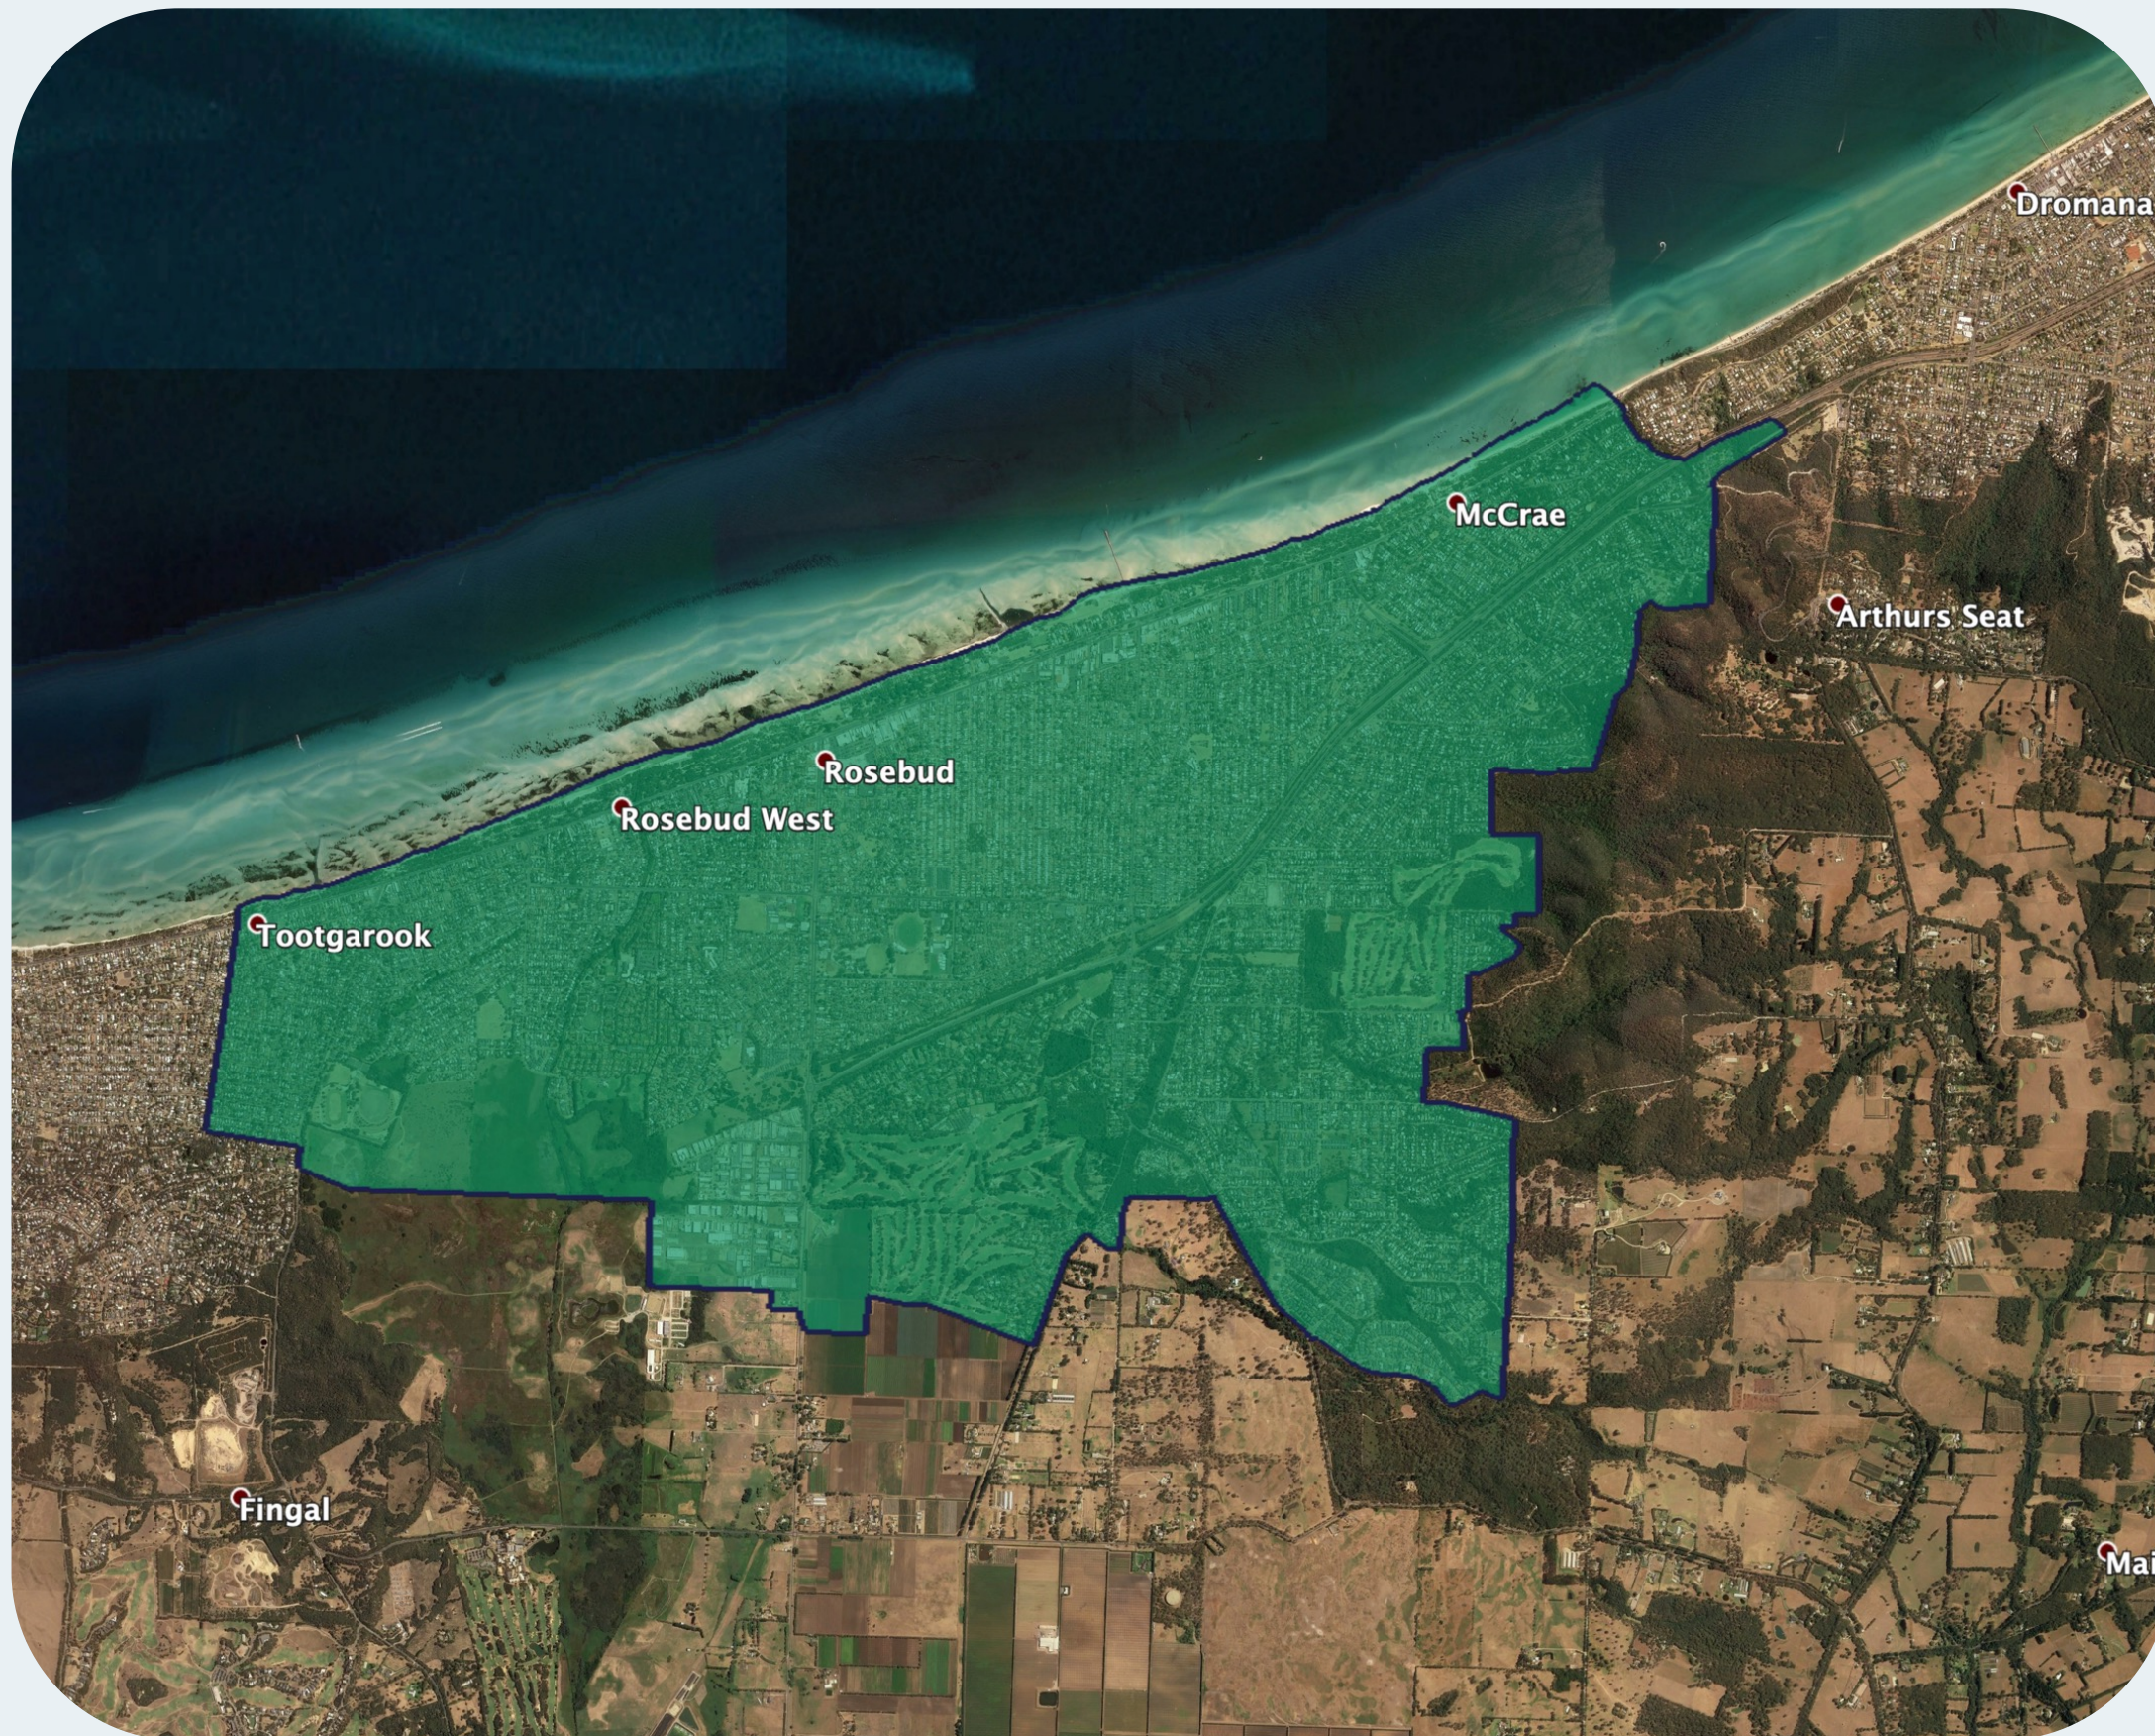

nbn™ Business Fibre Zone indicative map – Rosebud and surrounds

The nbn™ Business Fibre Initiative is available to businesses right across the country.

The area highlighted on this map, is part of an nbn™ Business Fibre Zone that is eligible for business nbn™ Enterprise Ethernet.

To find out more about the Fibre Initiative contact your service provider, or visit: nbn.com.au/businessfibre

Key

-  nbn™ Business Fibre Zone
-  Adjacent/nearby nbn™ Business Fibre Zone (where relevant)