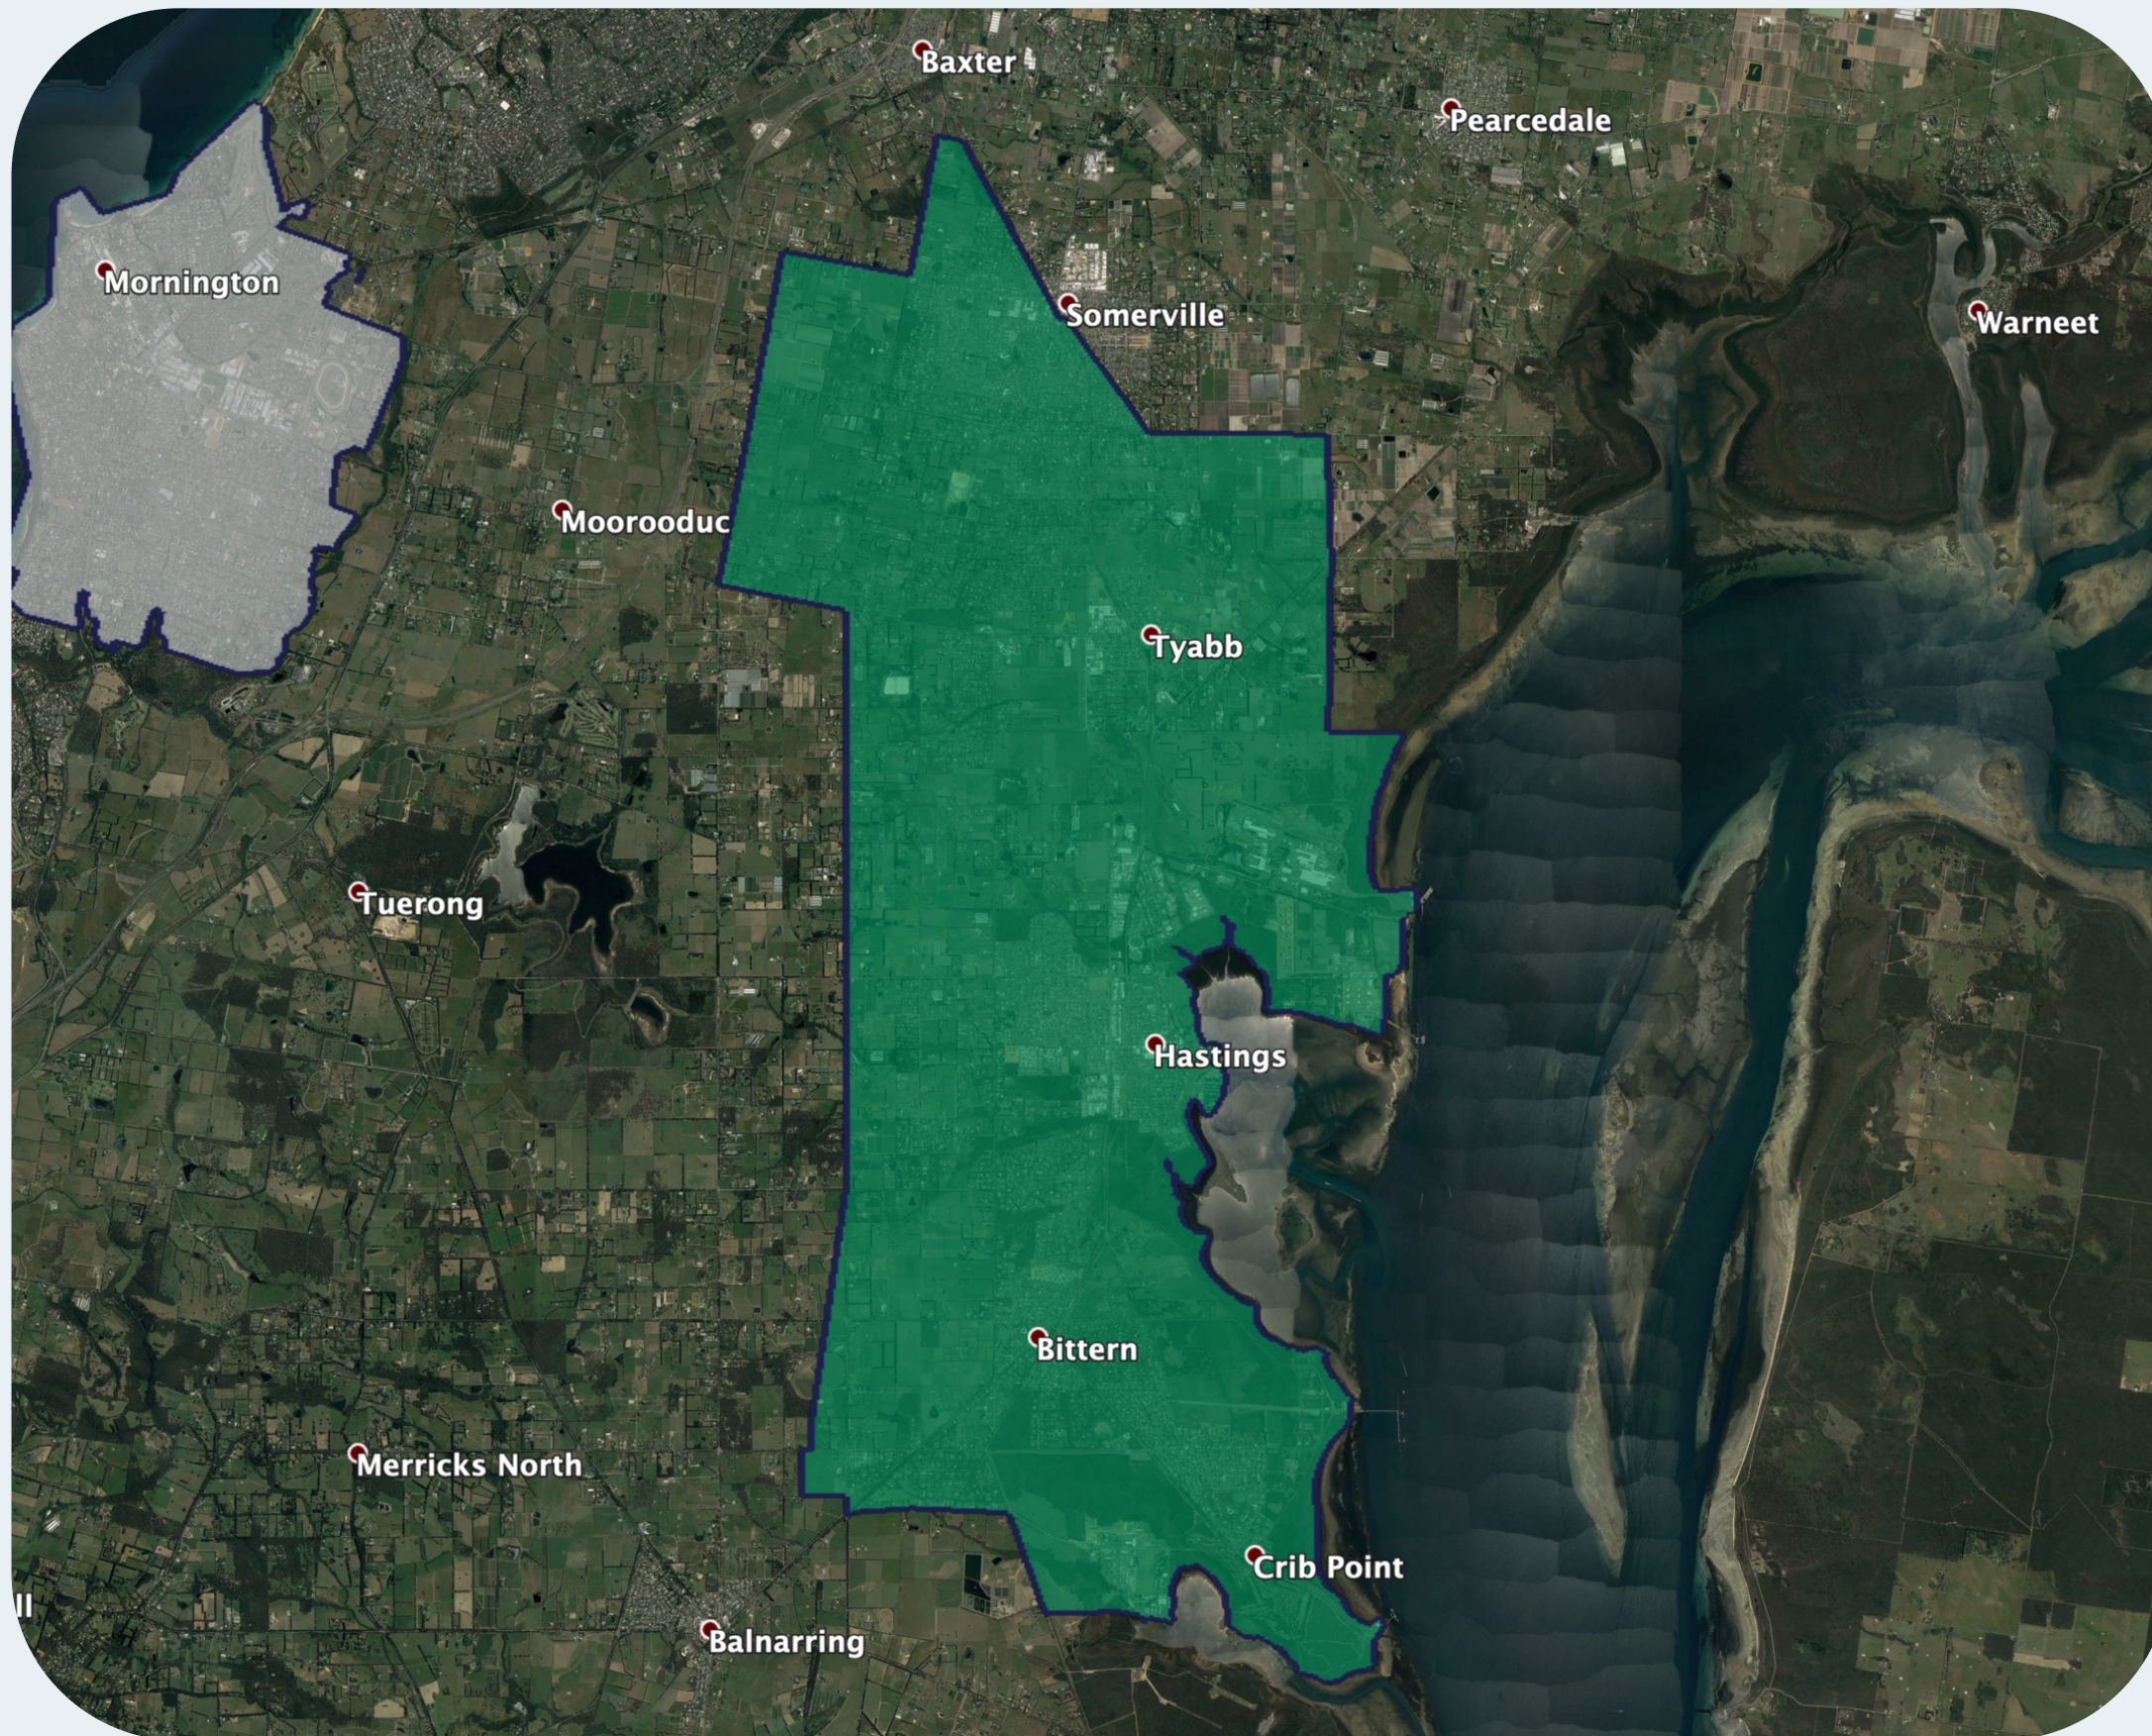

nbn™ Business Fibre Zone indicative map – Hastings/Tyabb and surrounds

The nbn™ Business Fibre Initiative is available to businesses right across the country.

The areas highlighted on this map, are part of an nbn™ Business Fibre Zone that is eligible for business nbn™ Enterprise Ethernet.

To find out more about the Fibre Initiative contact your service provider, or visit: nbn.com.au/businessfibre

Key

-  nbn™ Business Fibre Zone
-  Adjacent/nearby nbn™ Business Fibre Zone (where relevant)