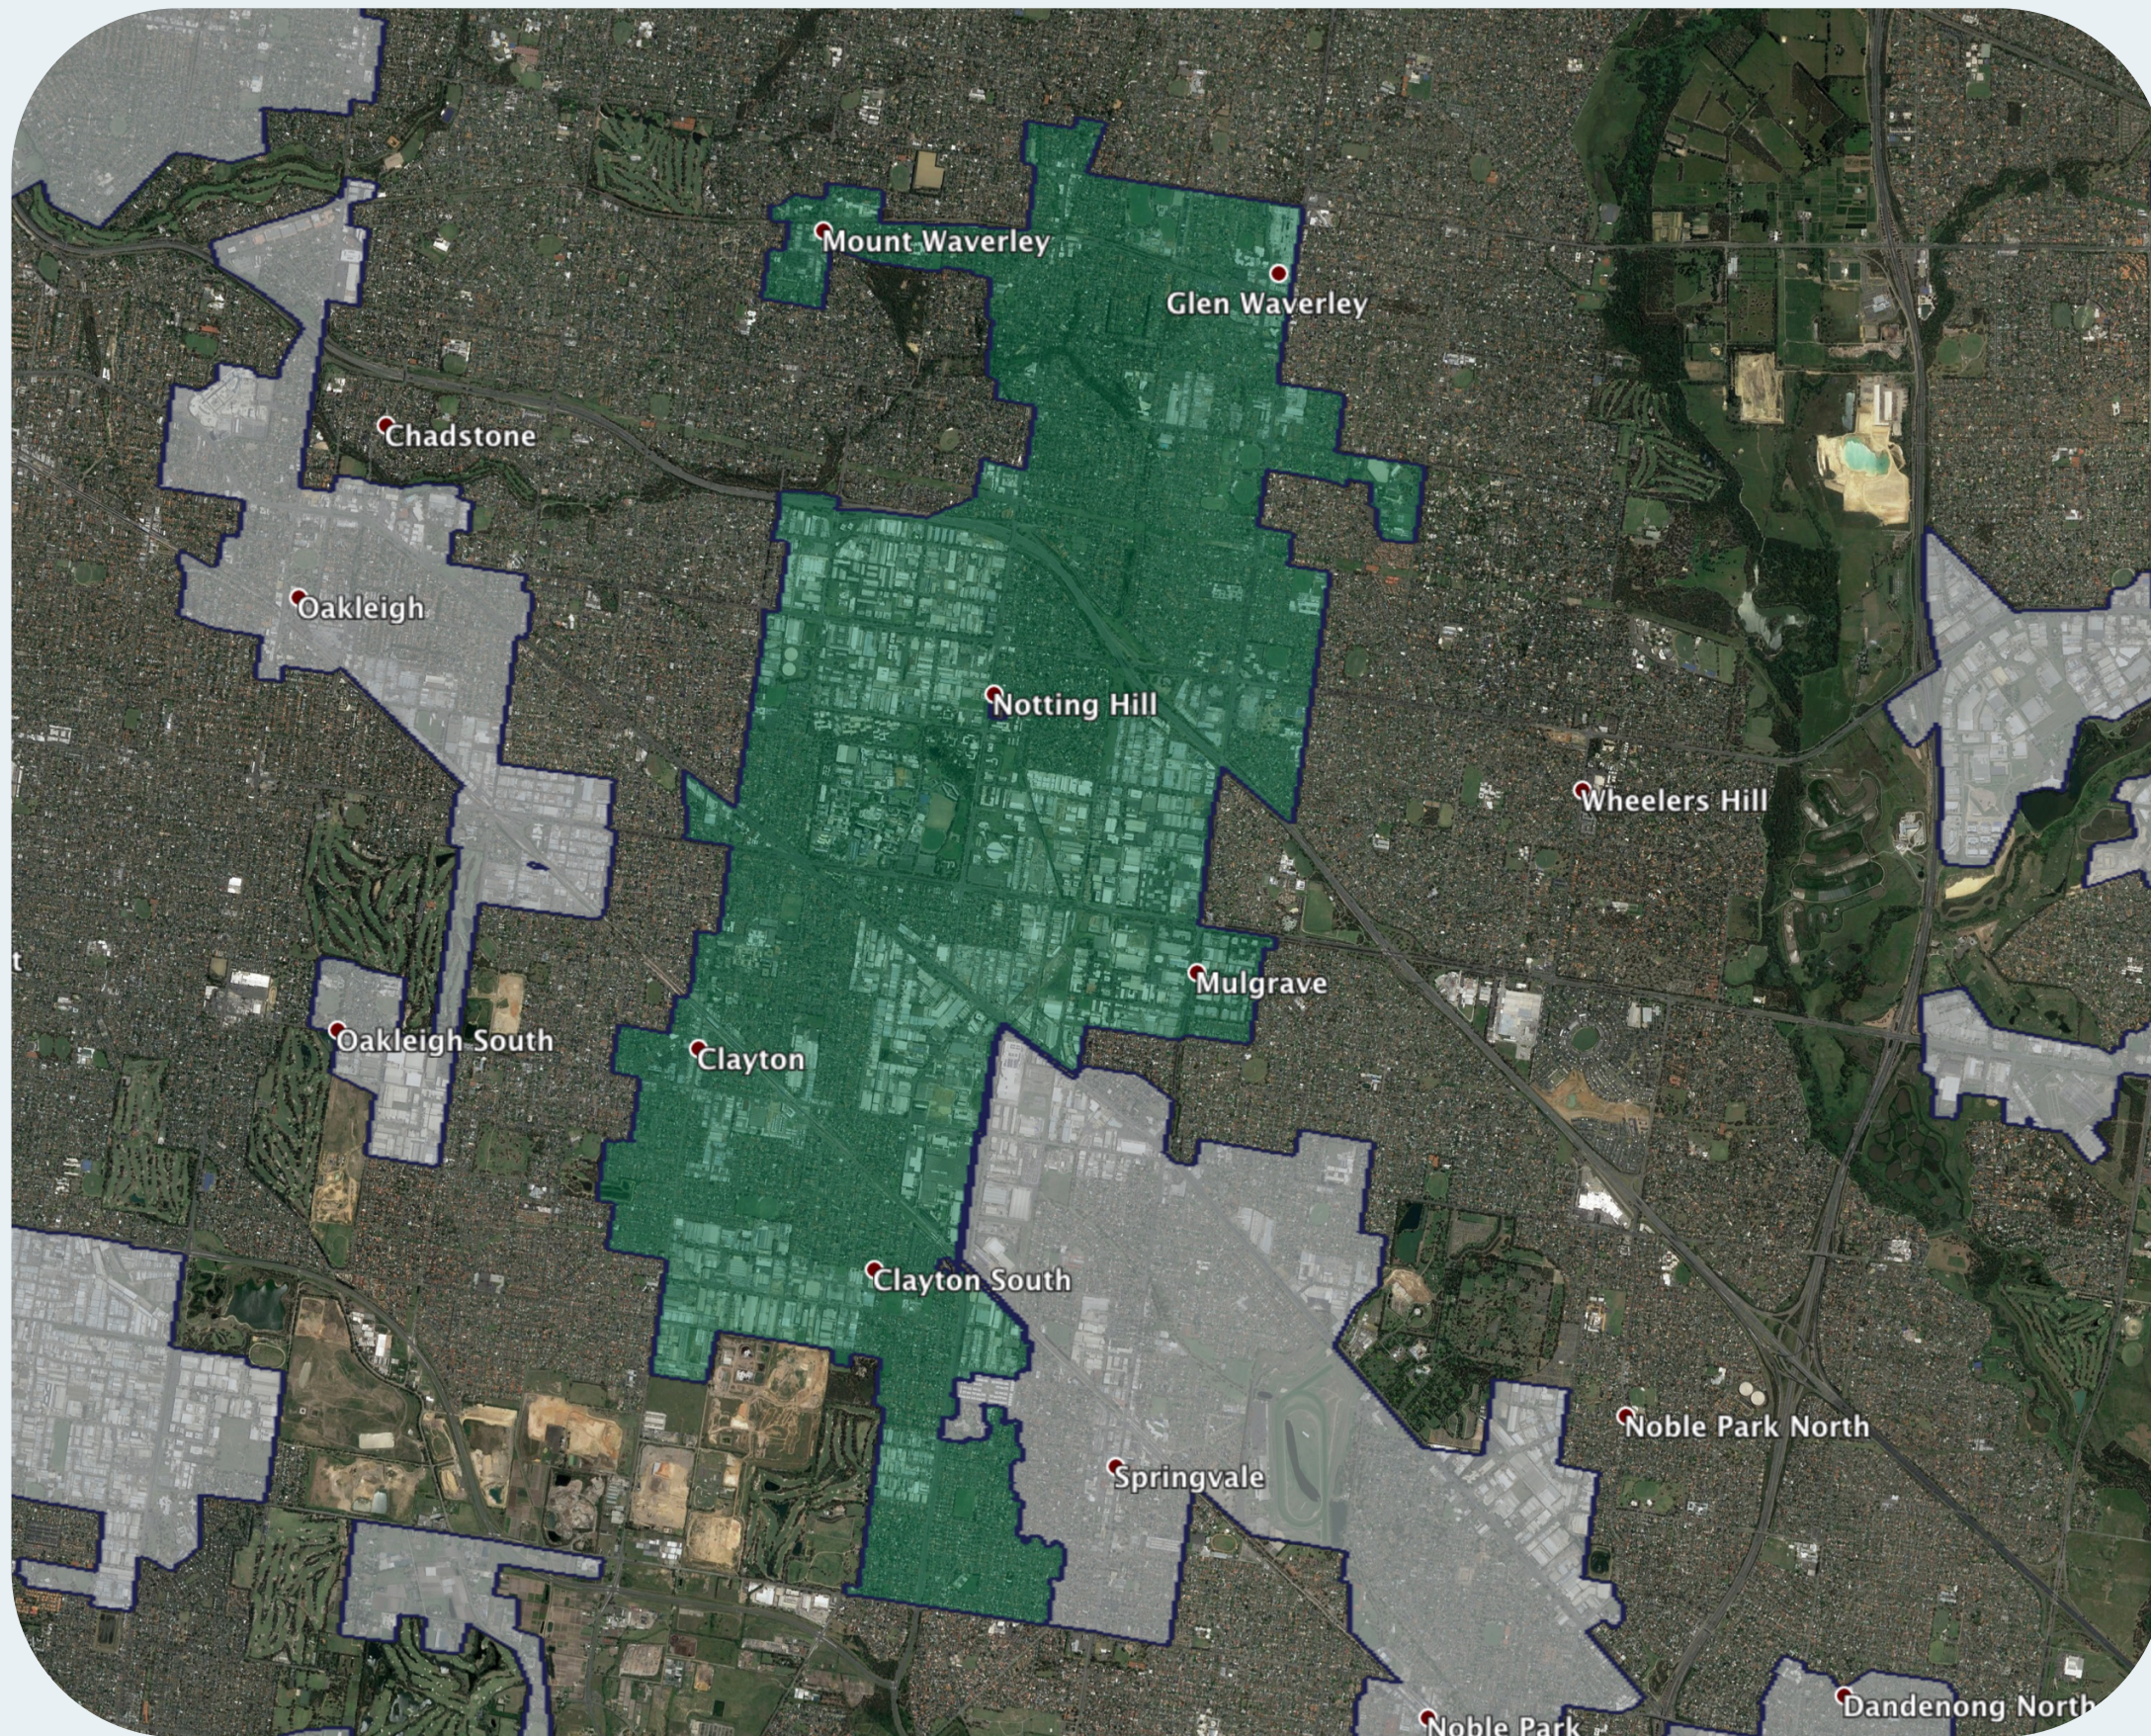

# nbn™ Business Fibre Zone indicative map – Clayton and surrounds

The nbn™ Business Fibre Initiative is available to businesses right across the country.

The areas highlighted on this map, are part of an nbn™ Business Fibre Zone that is eligible for business nbn™ Enterprise Ethernet.

## Key

-  nbn™ Business Fibre Zone
-  Adjacent/nearby nbn™ Business Fibre Zone (where relevant)