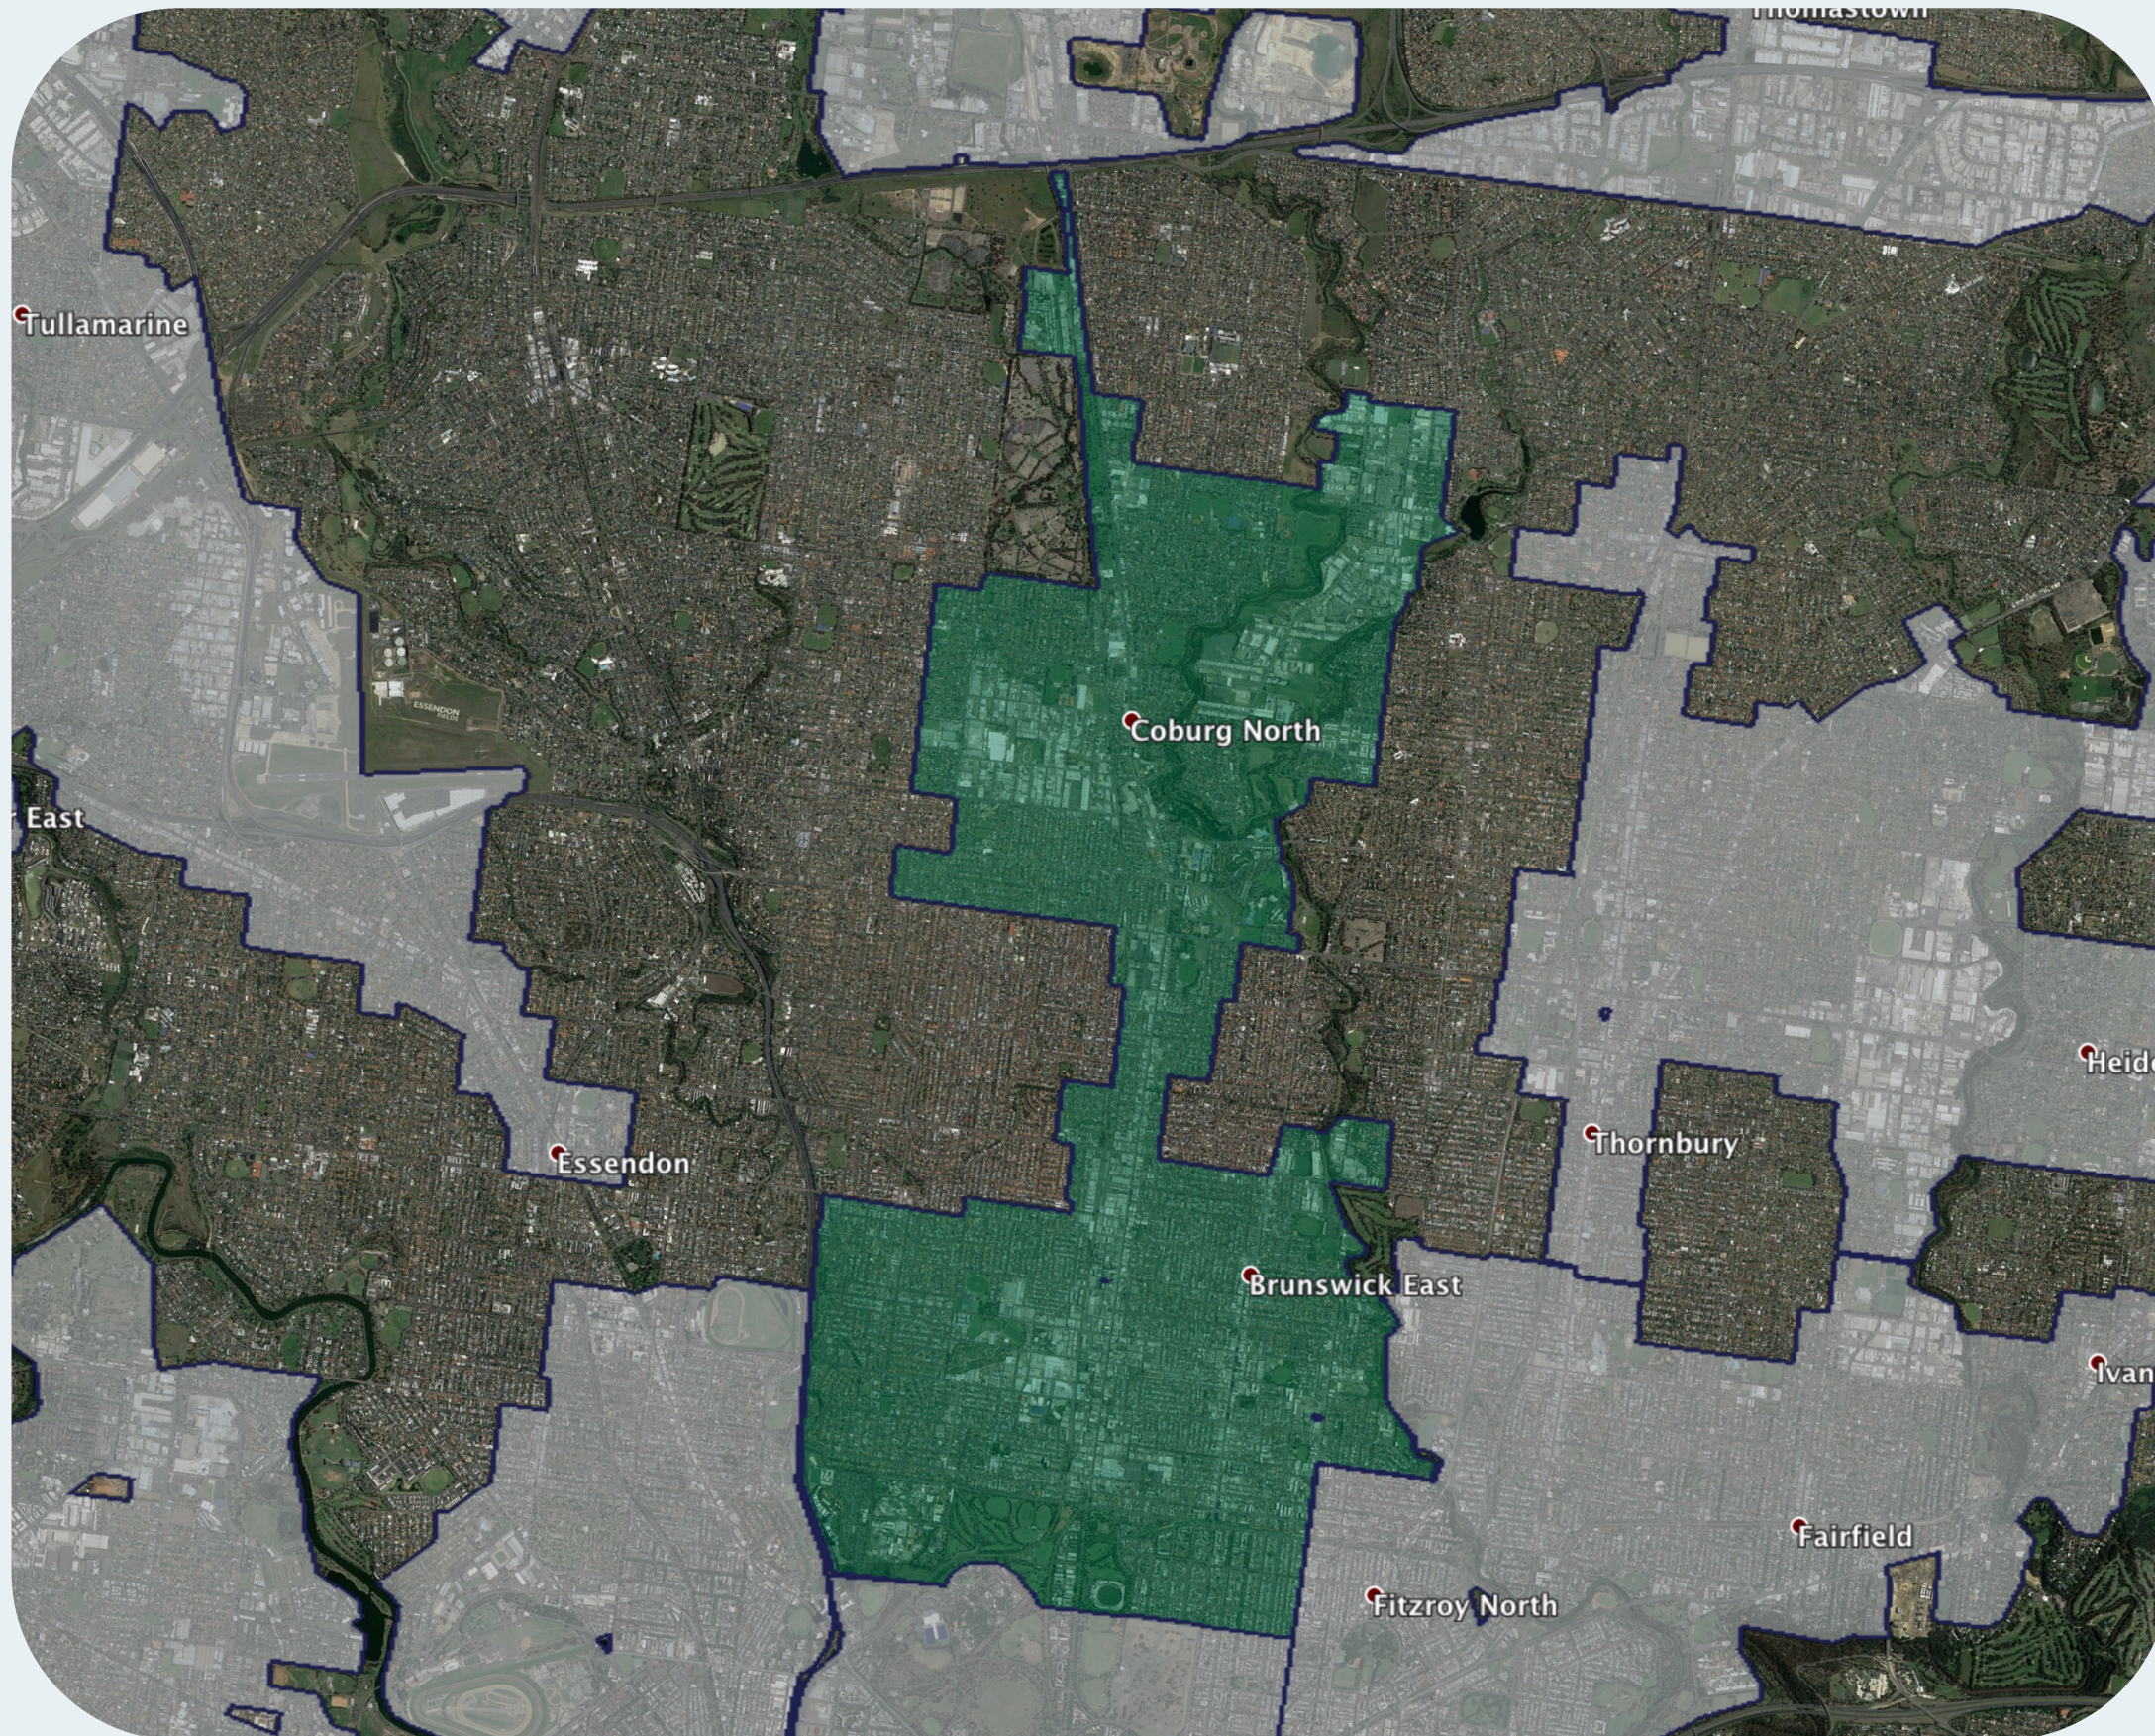

# nbn™ Business Fibre Zone indicative map – Brunswick – Coburg and surrounds

The nbn™ Business Fibre Initiative is available to businesses right across the country.

The areas highlighted on this map, are part of an nbn™ Business Fibre Zone that is eligible for business nbn™ Enterprise Ethernet.

## Key

-  nbn™ Business Fibre Zone
-  Adjacent/nearby nbn™ Business Fibre Zone (where relevant)