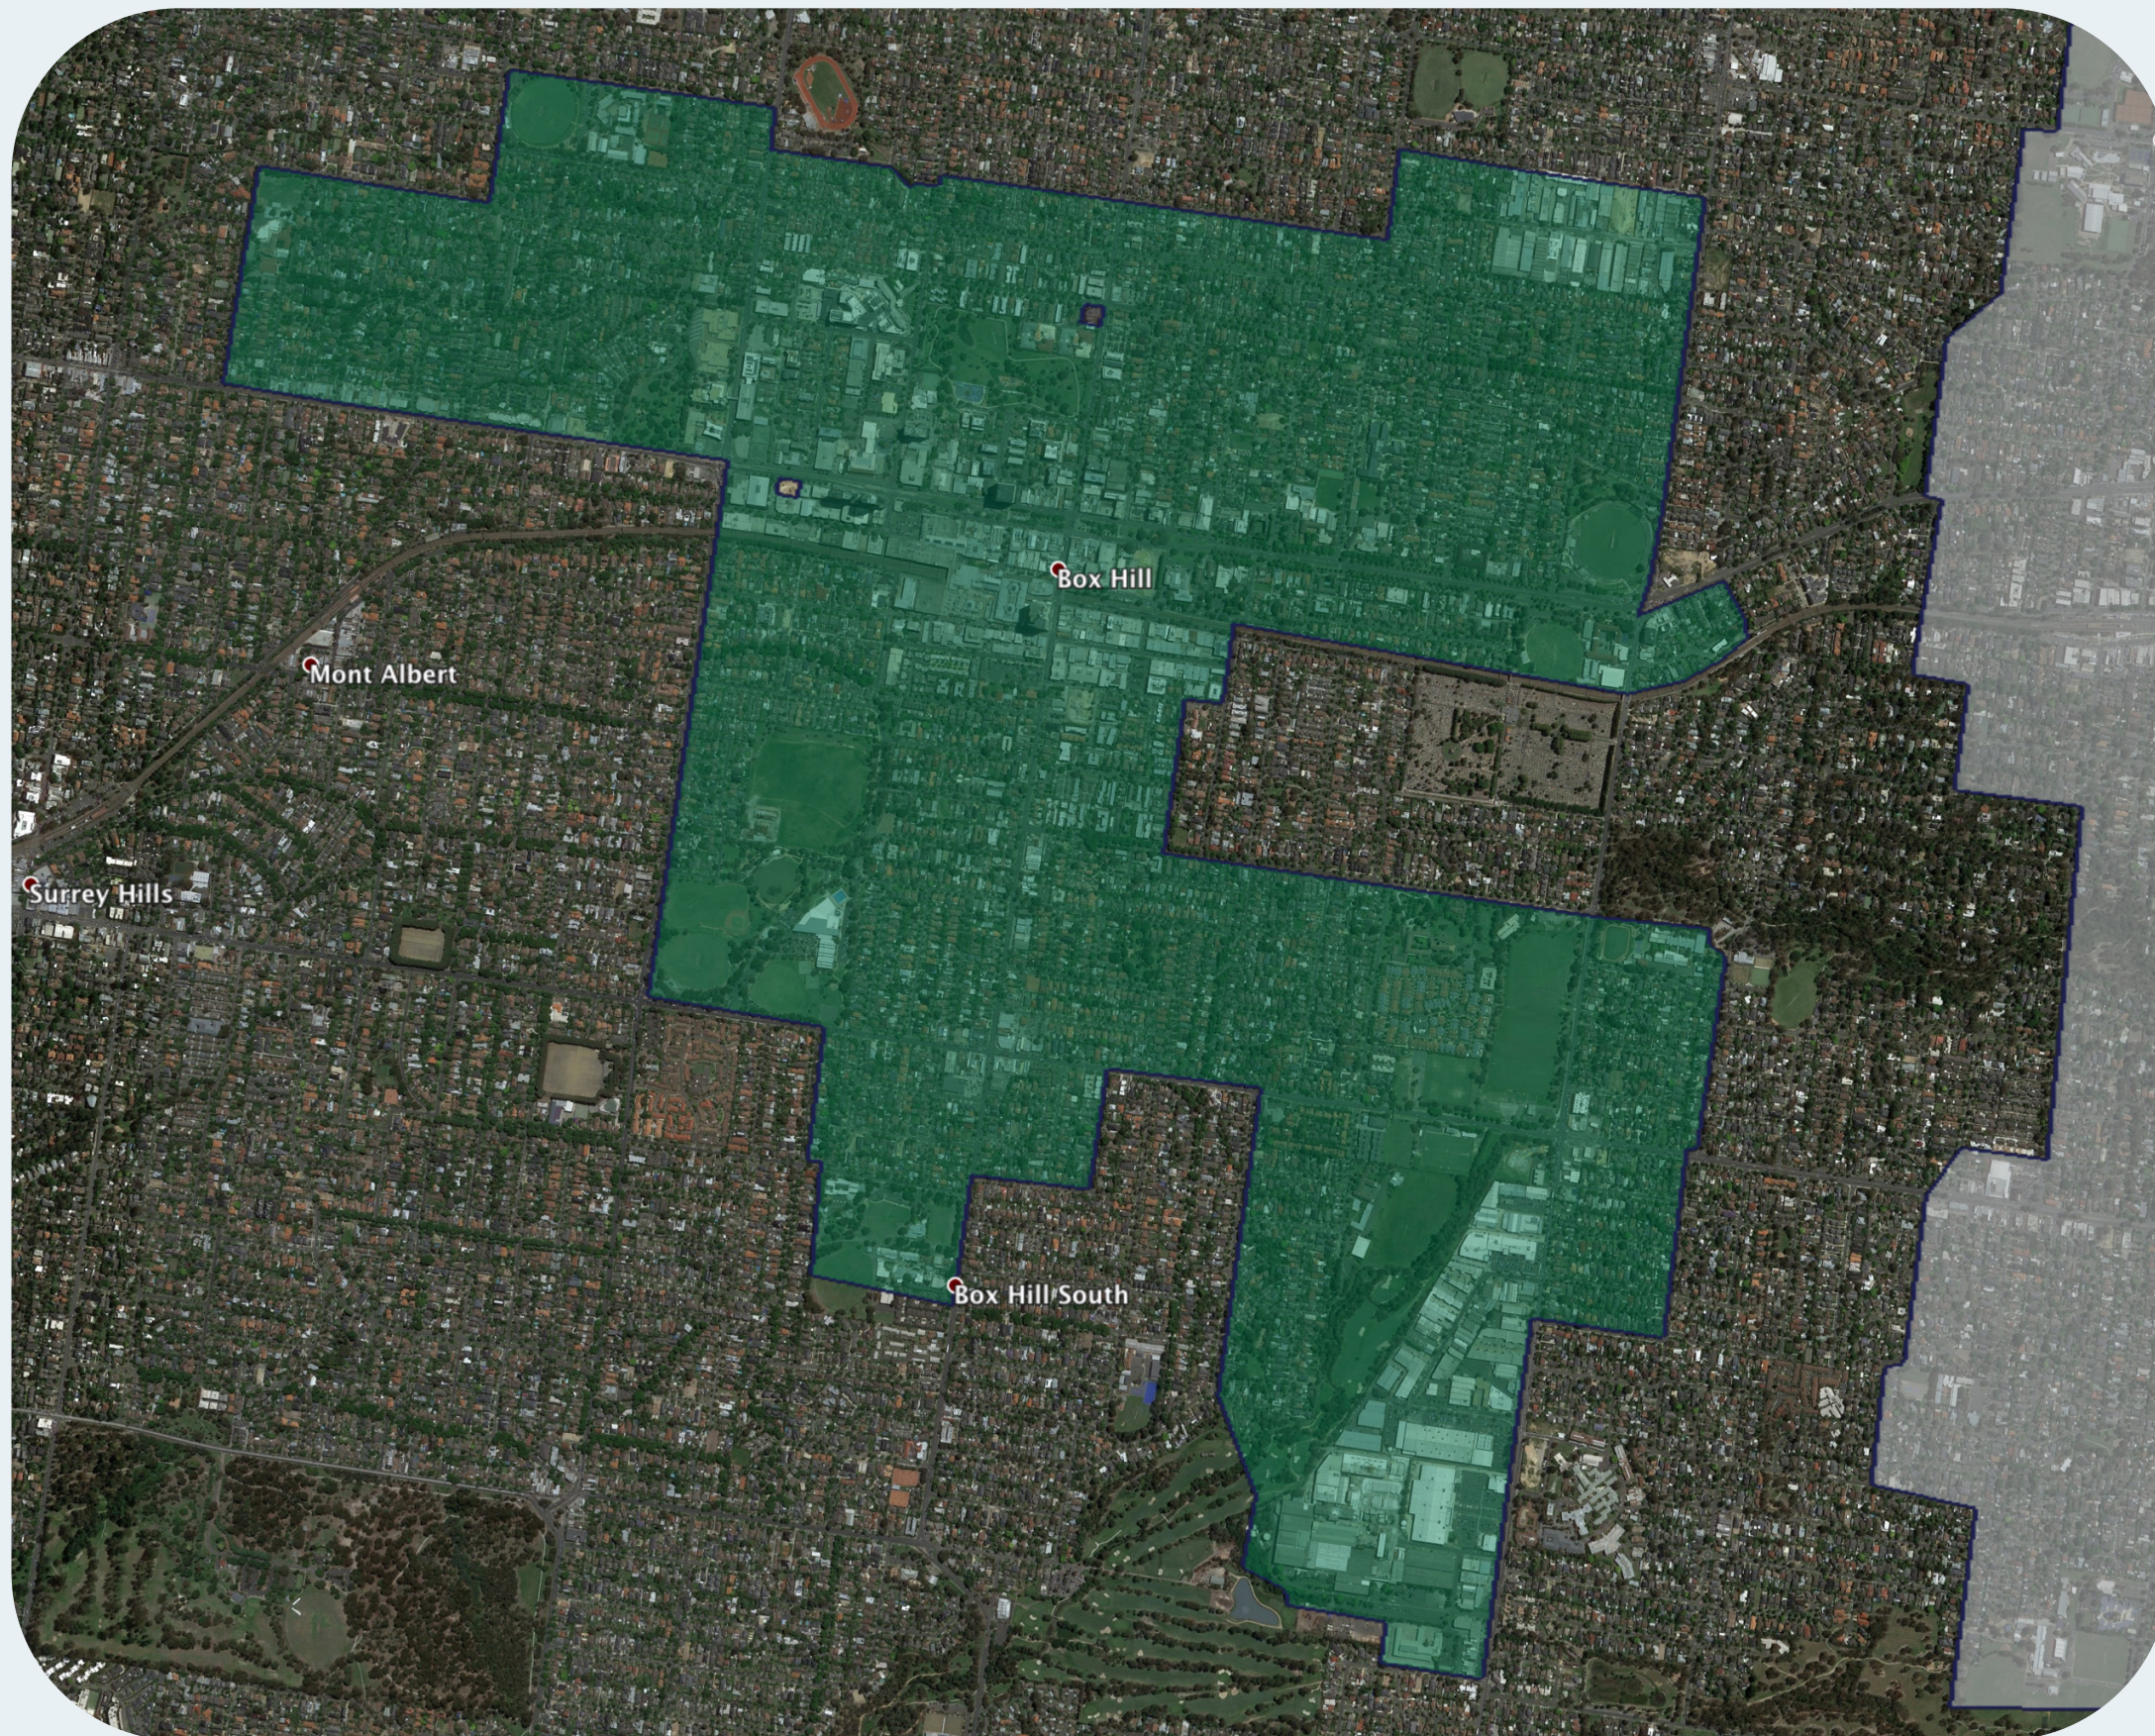

nbn™ Business Fibre Zone indicative map – Box Hill and surrounds

The nbn™ Business Fibre Initiative is available to businesses right across the country.

The areas highlighted on this map, are part of an nbn™ Business Fibre Zone that is eligible for business nbn™ Enterprise Ethernet.

To find out more about the Fibre Initiative contact your service provider, or visit: nbn.com.au/businessfibre

Key

-  nbn™ Business Fibre Zone
-  Adjacent/nearby nbn™ Business Fibre Zone (where relevant)