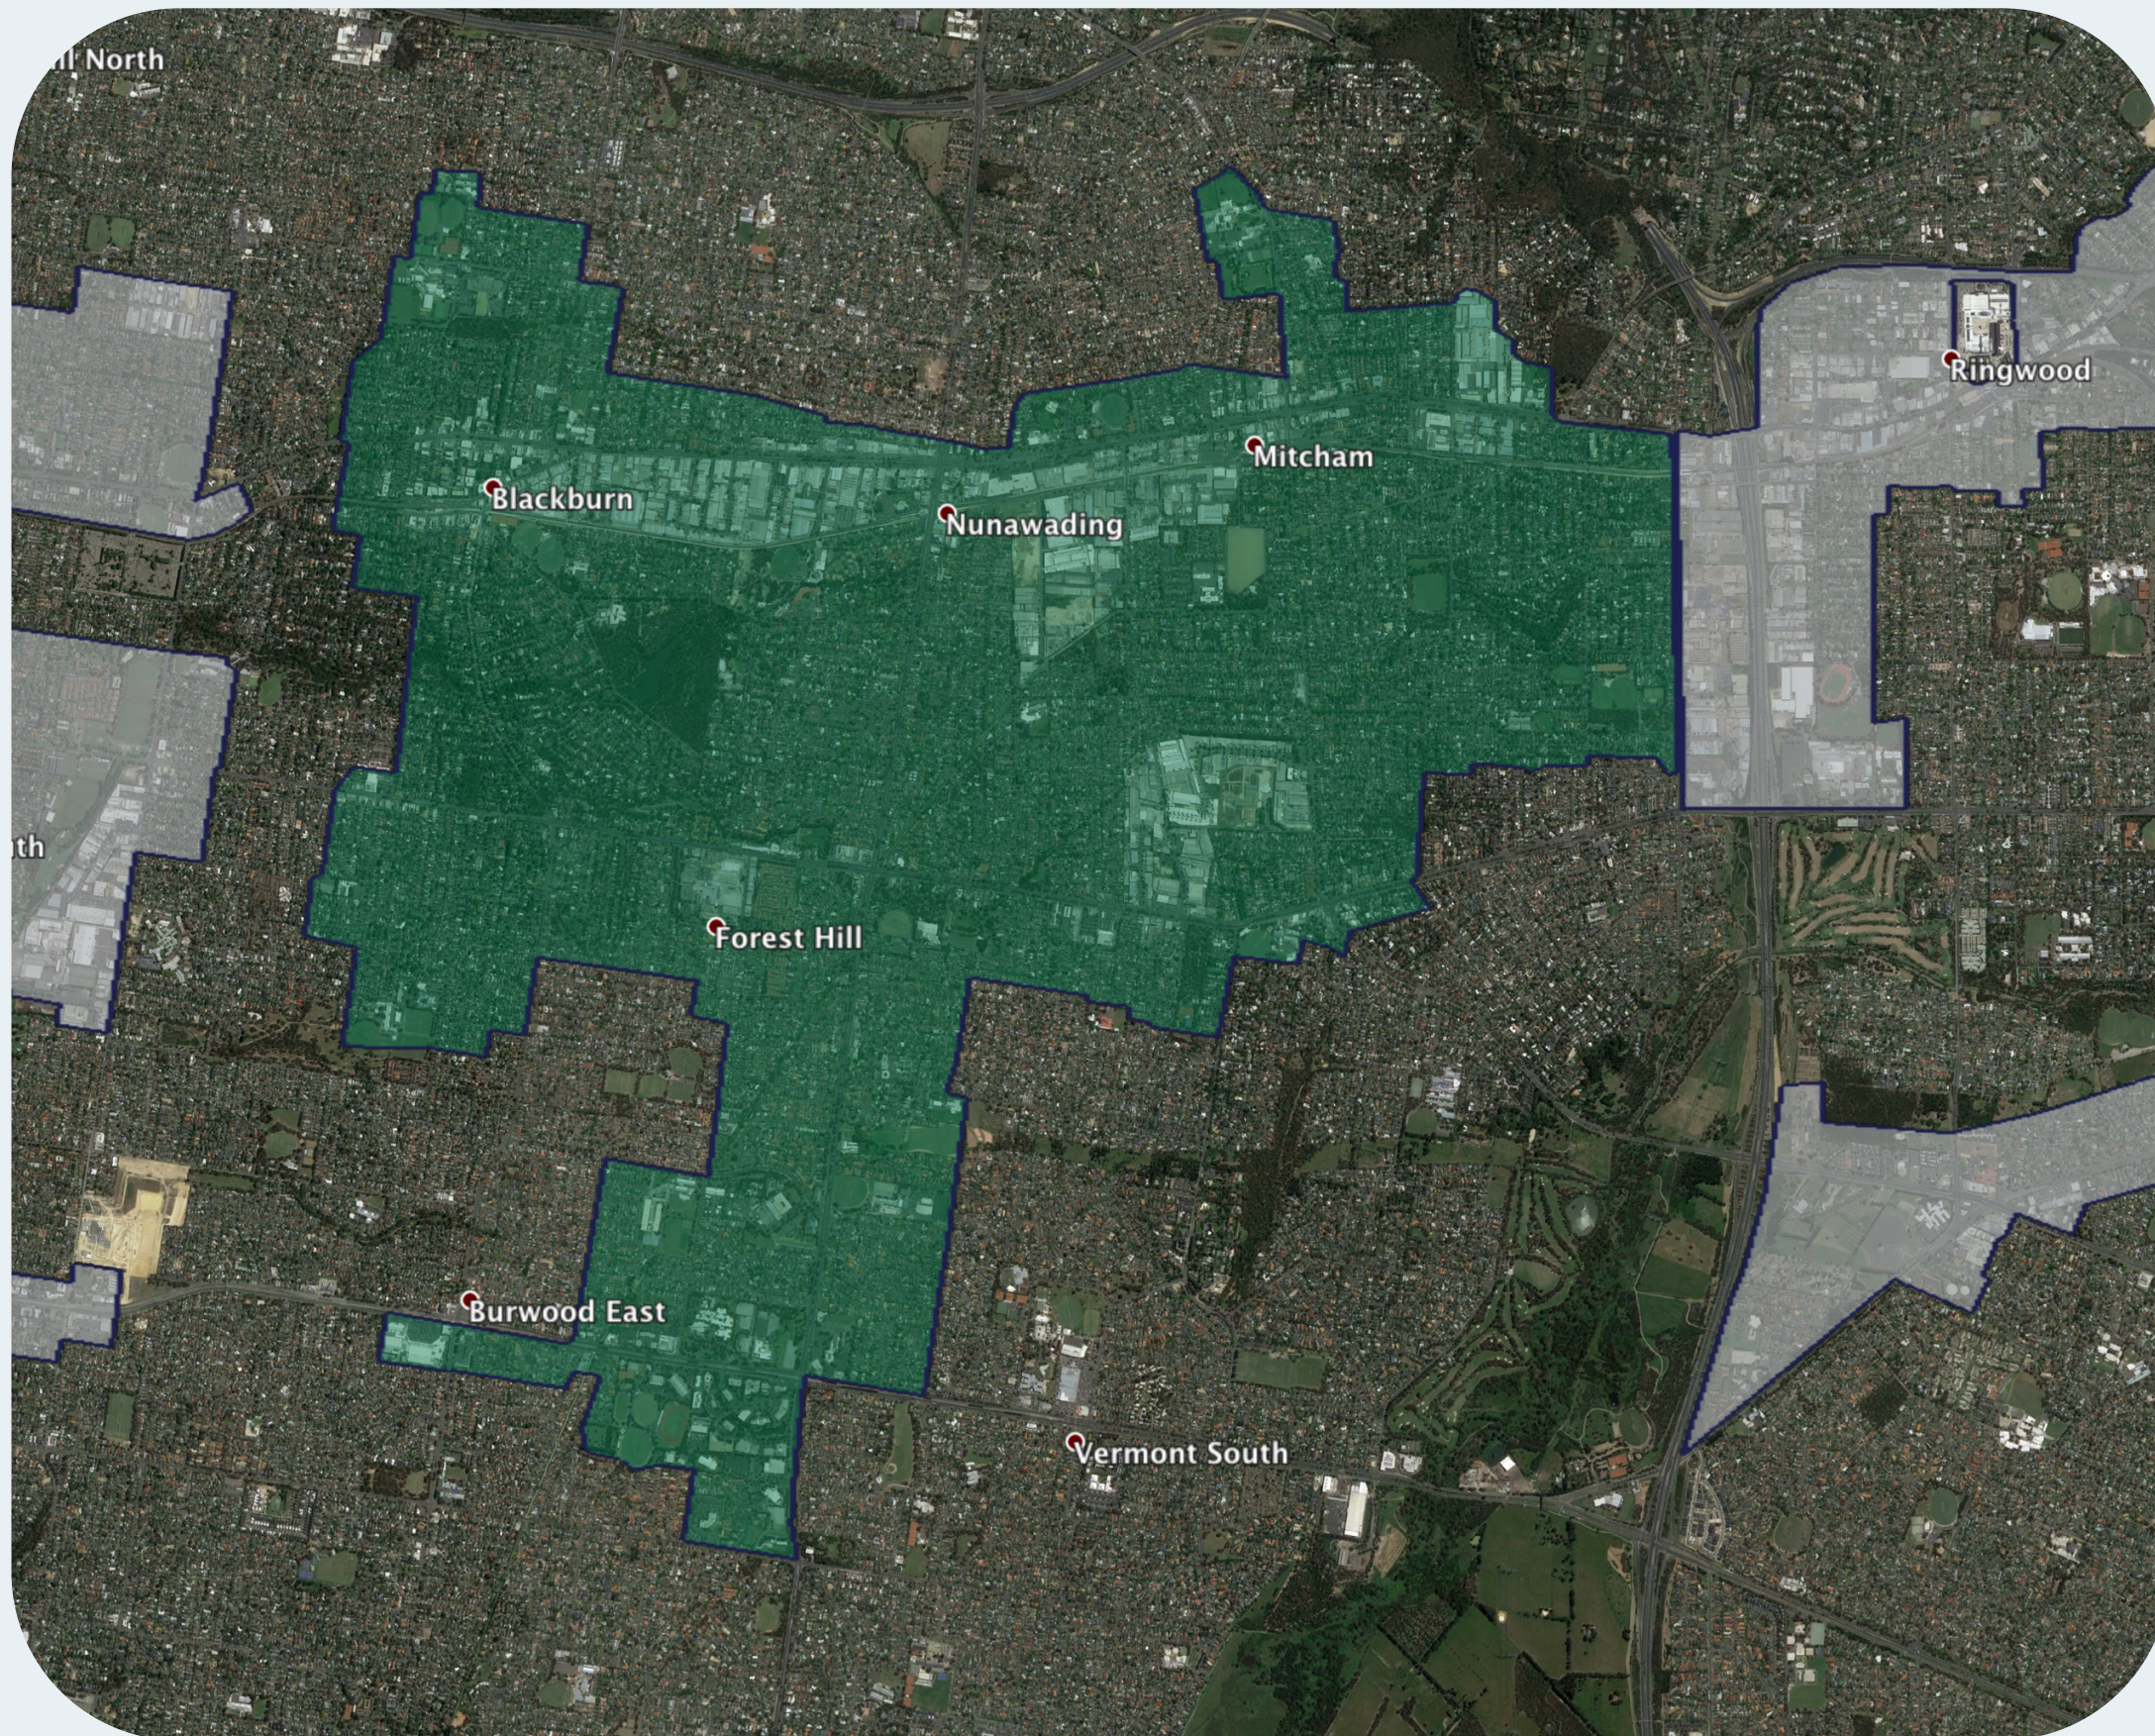

# nbn™ Business Fibre Zone indicative map - Blackburn - Mitcham and surrounds

The nbn™ Business Fibre Initiative is available to businesses right across the country.

The areas highlighted on this map, are part of an nbn™ Business Fibre Zone that is eligible for business nbn™ Enterprise Ethernet.

## Key

-  nbn™ Business Fibre Zone
-  Adjacent/nearby nbn™ Business Fibre Zone (where relevant)