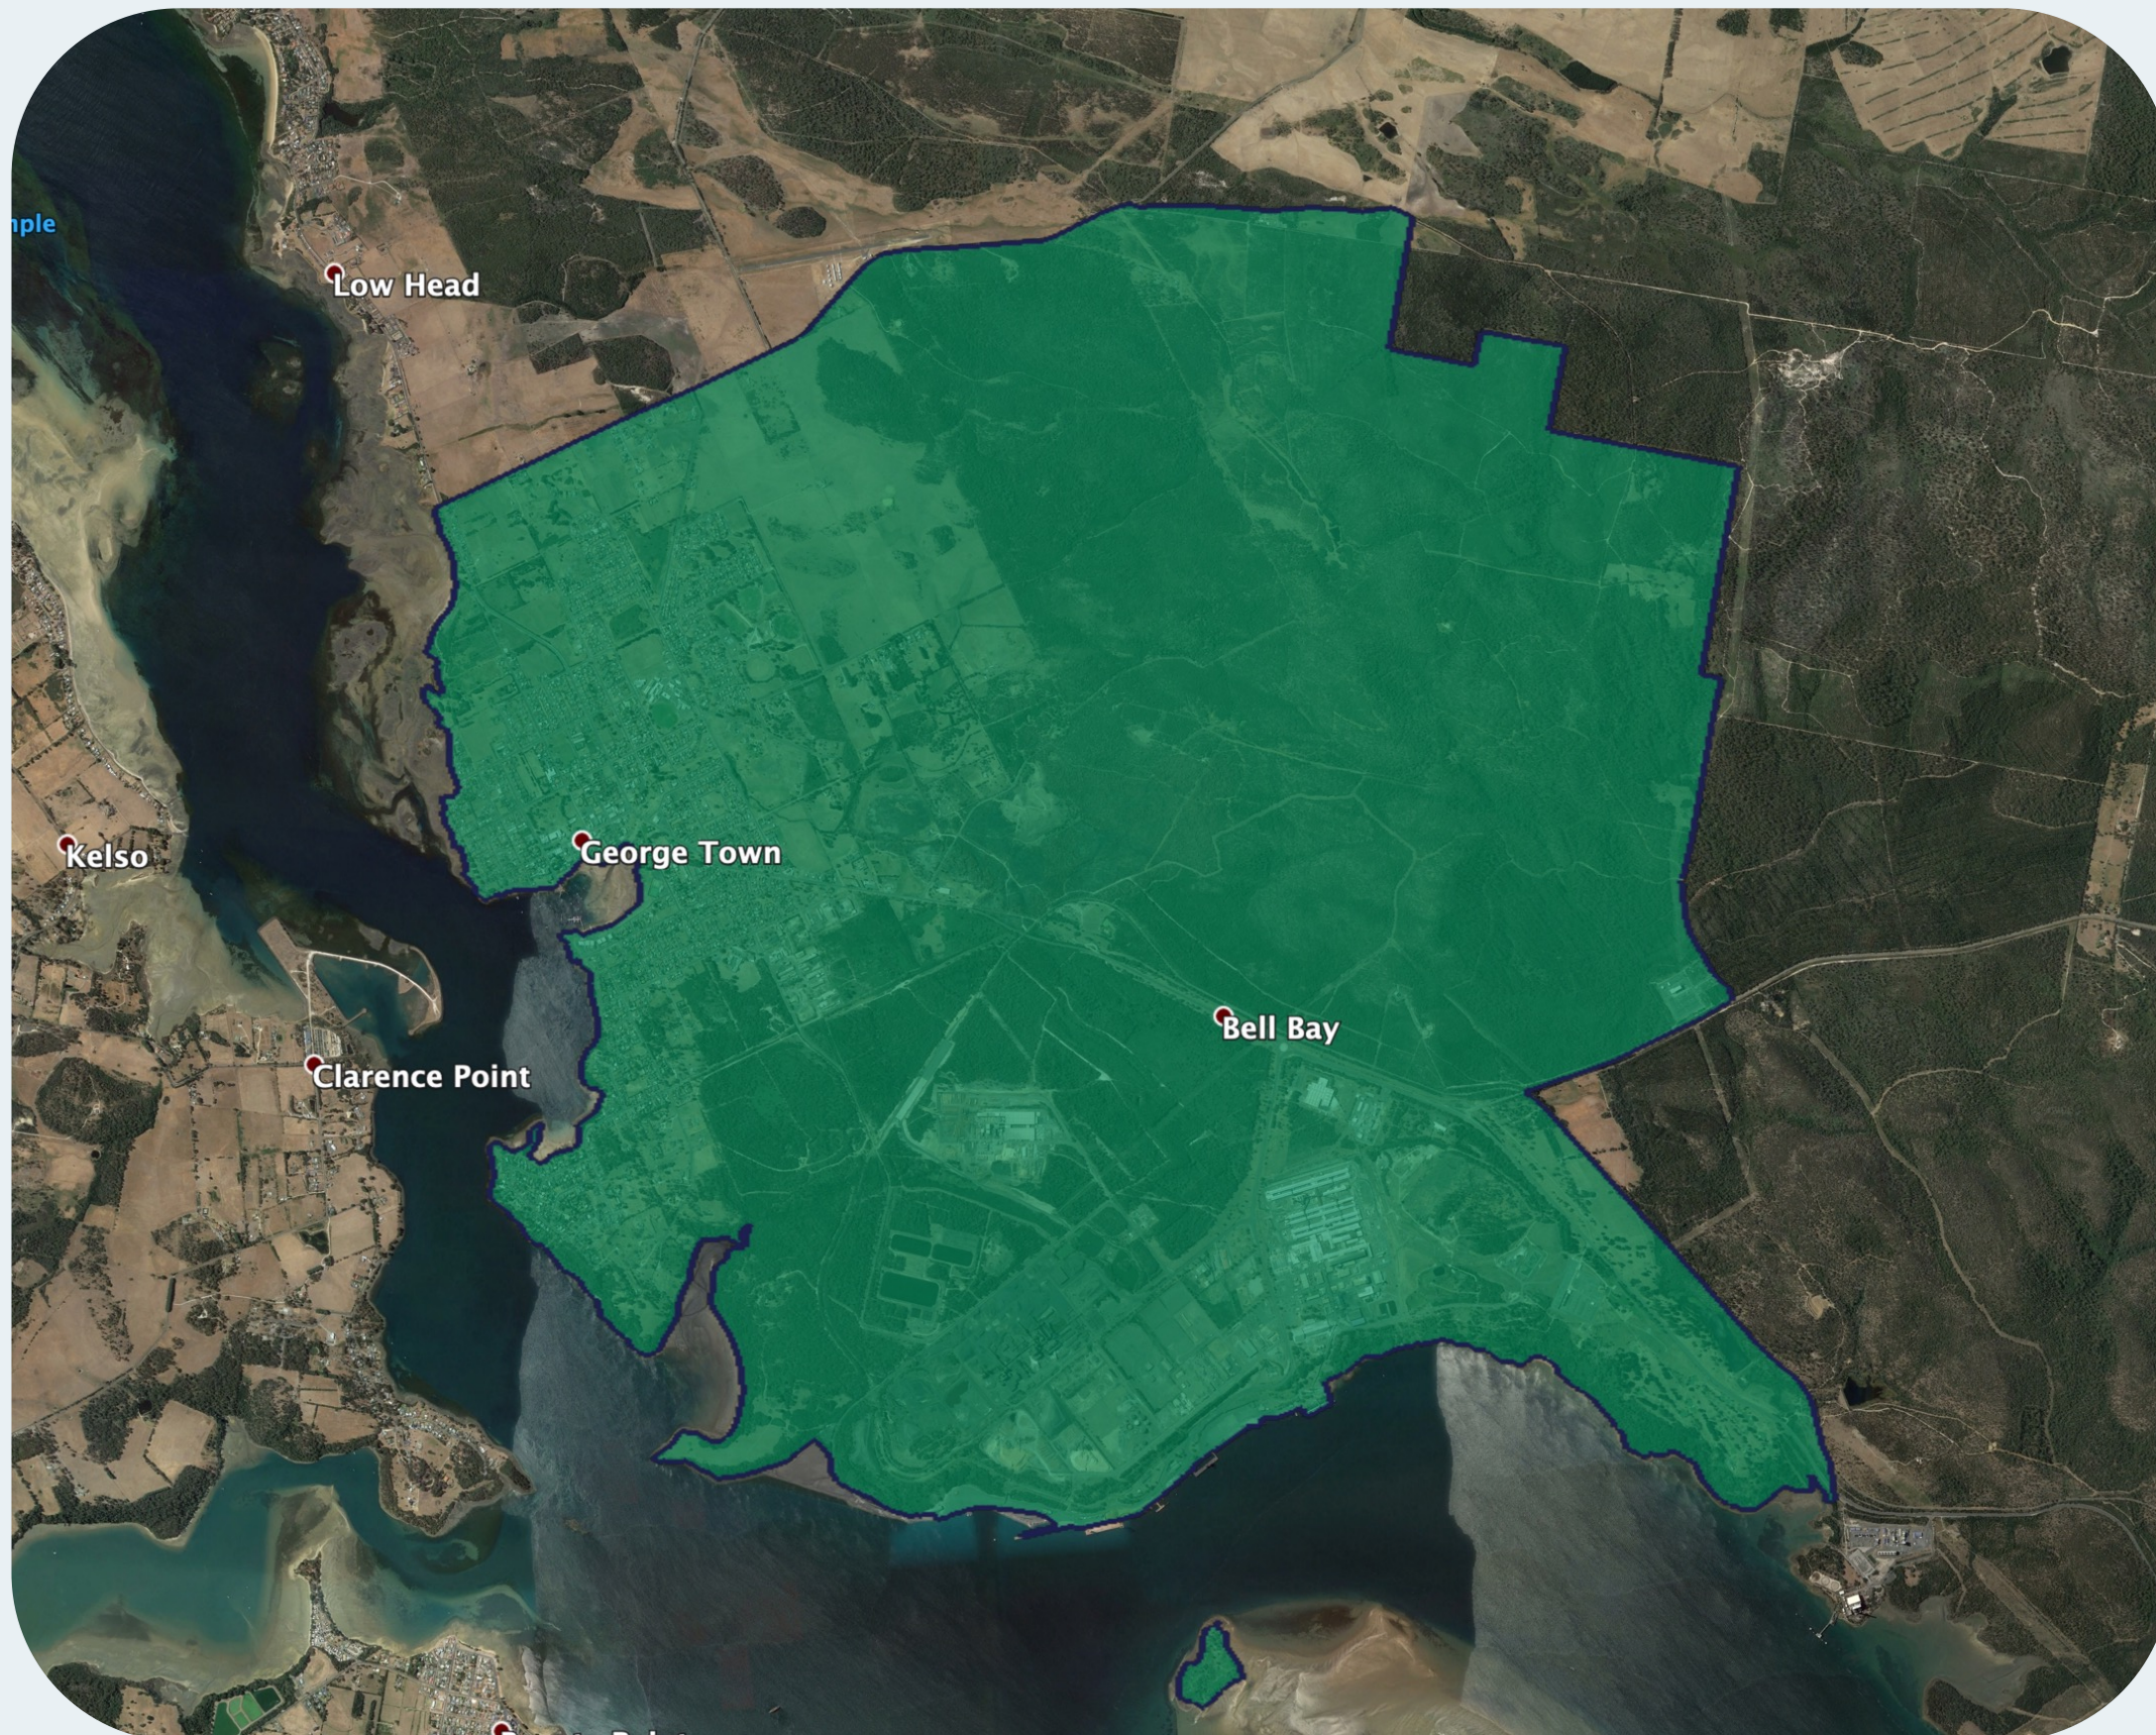

nbn™ Business Fibre Zone indicative map – George Town and surrounds

The nbn™ Business Fibre Initiative is available to businesses right across the country.

The area highlighted on this map, is part of an nbn™ Business Fibre Zone that is eligible for business nbn™ Enterprise Ethernet.

To find out more about the Fibre Initiative contact your service provider, or visit: nbn.com.au/businessfibre

Key

-  nbn™ Business Fibre Zone
-  Adjacent/nearby nbn™ Business Fibre Zone (where relevant)