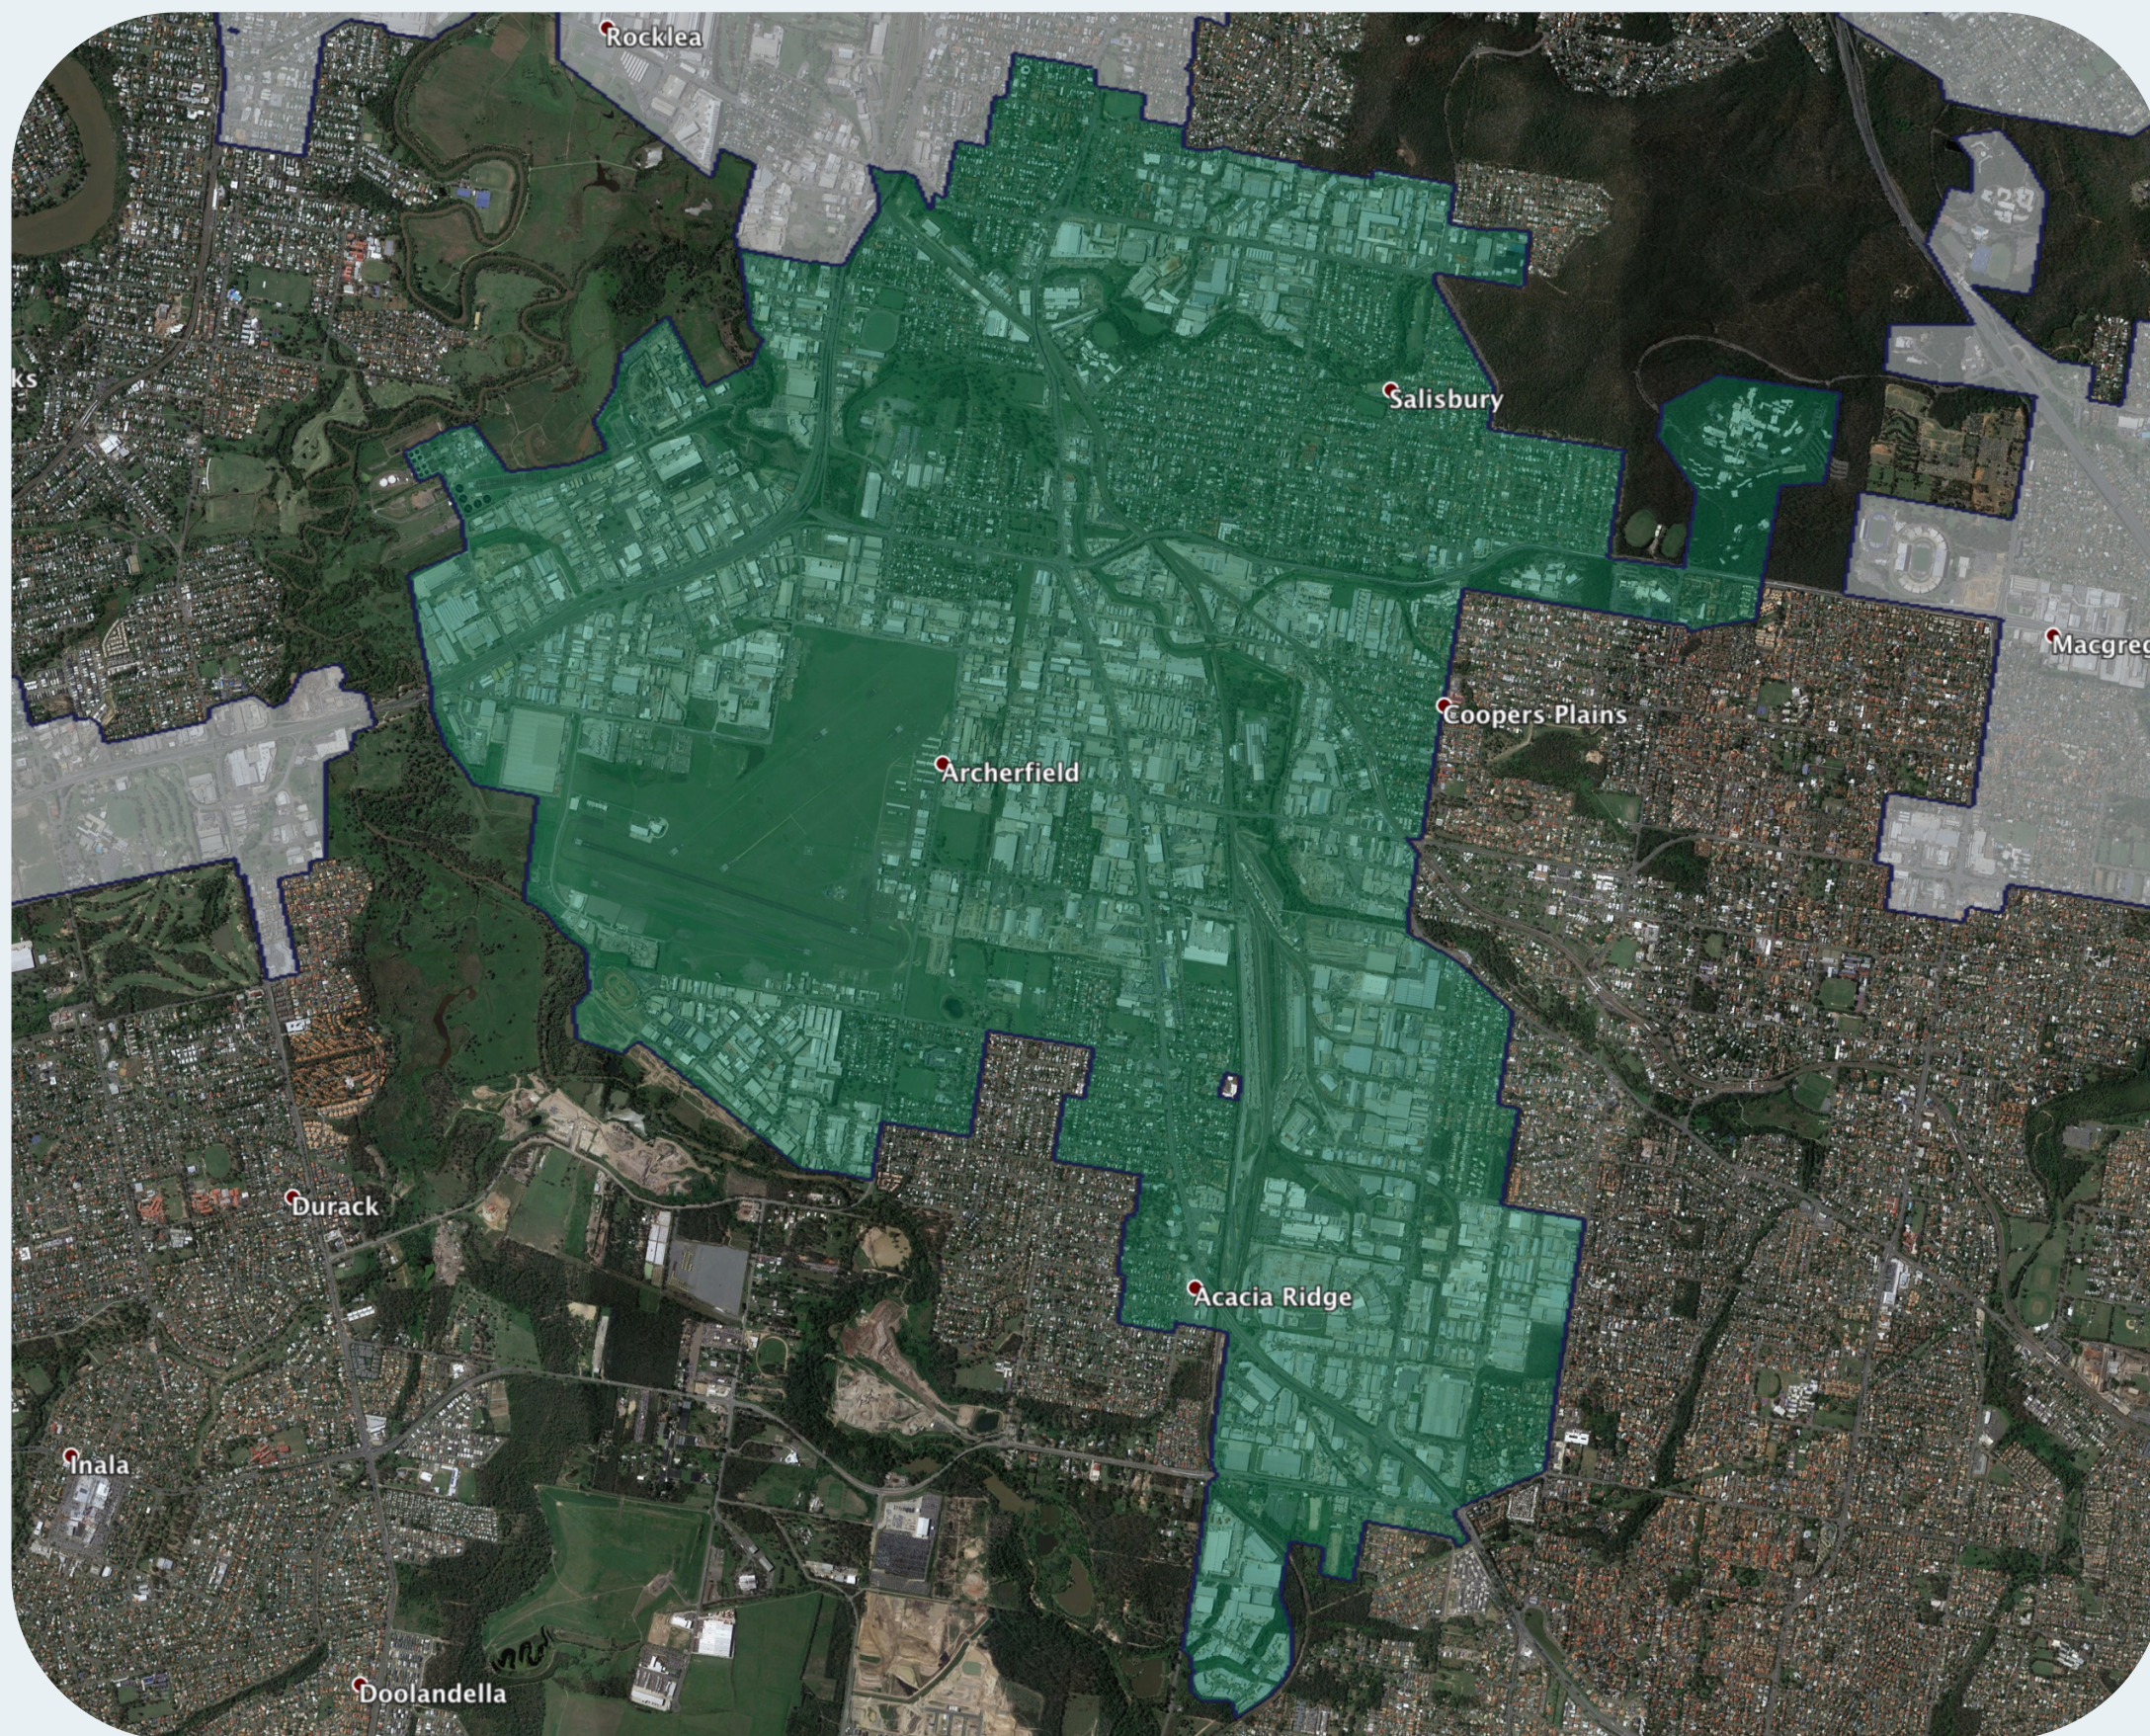

# nbn™ Business Fibre Zone indicative map – Archerfield and surrounds

The nbn™ Business Fibre Initiative is available to businesses right across the country.

The areas highlighted on this map, are part of an nbn™ Business Fibre Zone that is eligible for business nbn™ Enterprise Ethernet.

## Key

-  nbn™ Business Fibre Zone
-  Adjacent/nearby nbn™ Business Fibre Zone (where relevant)