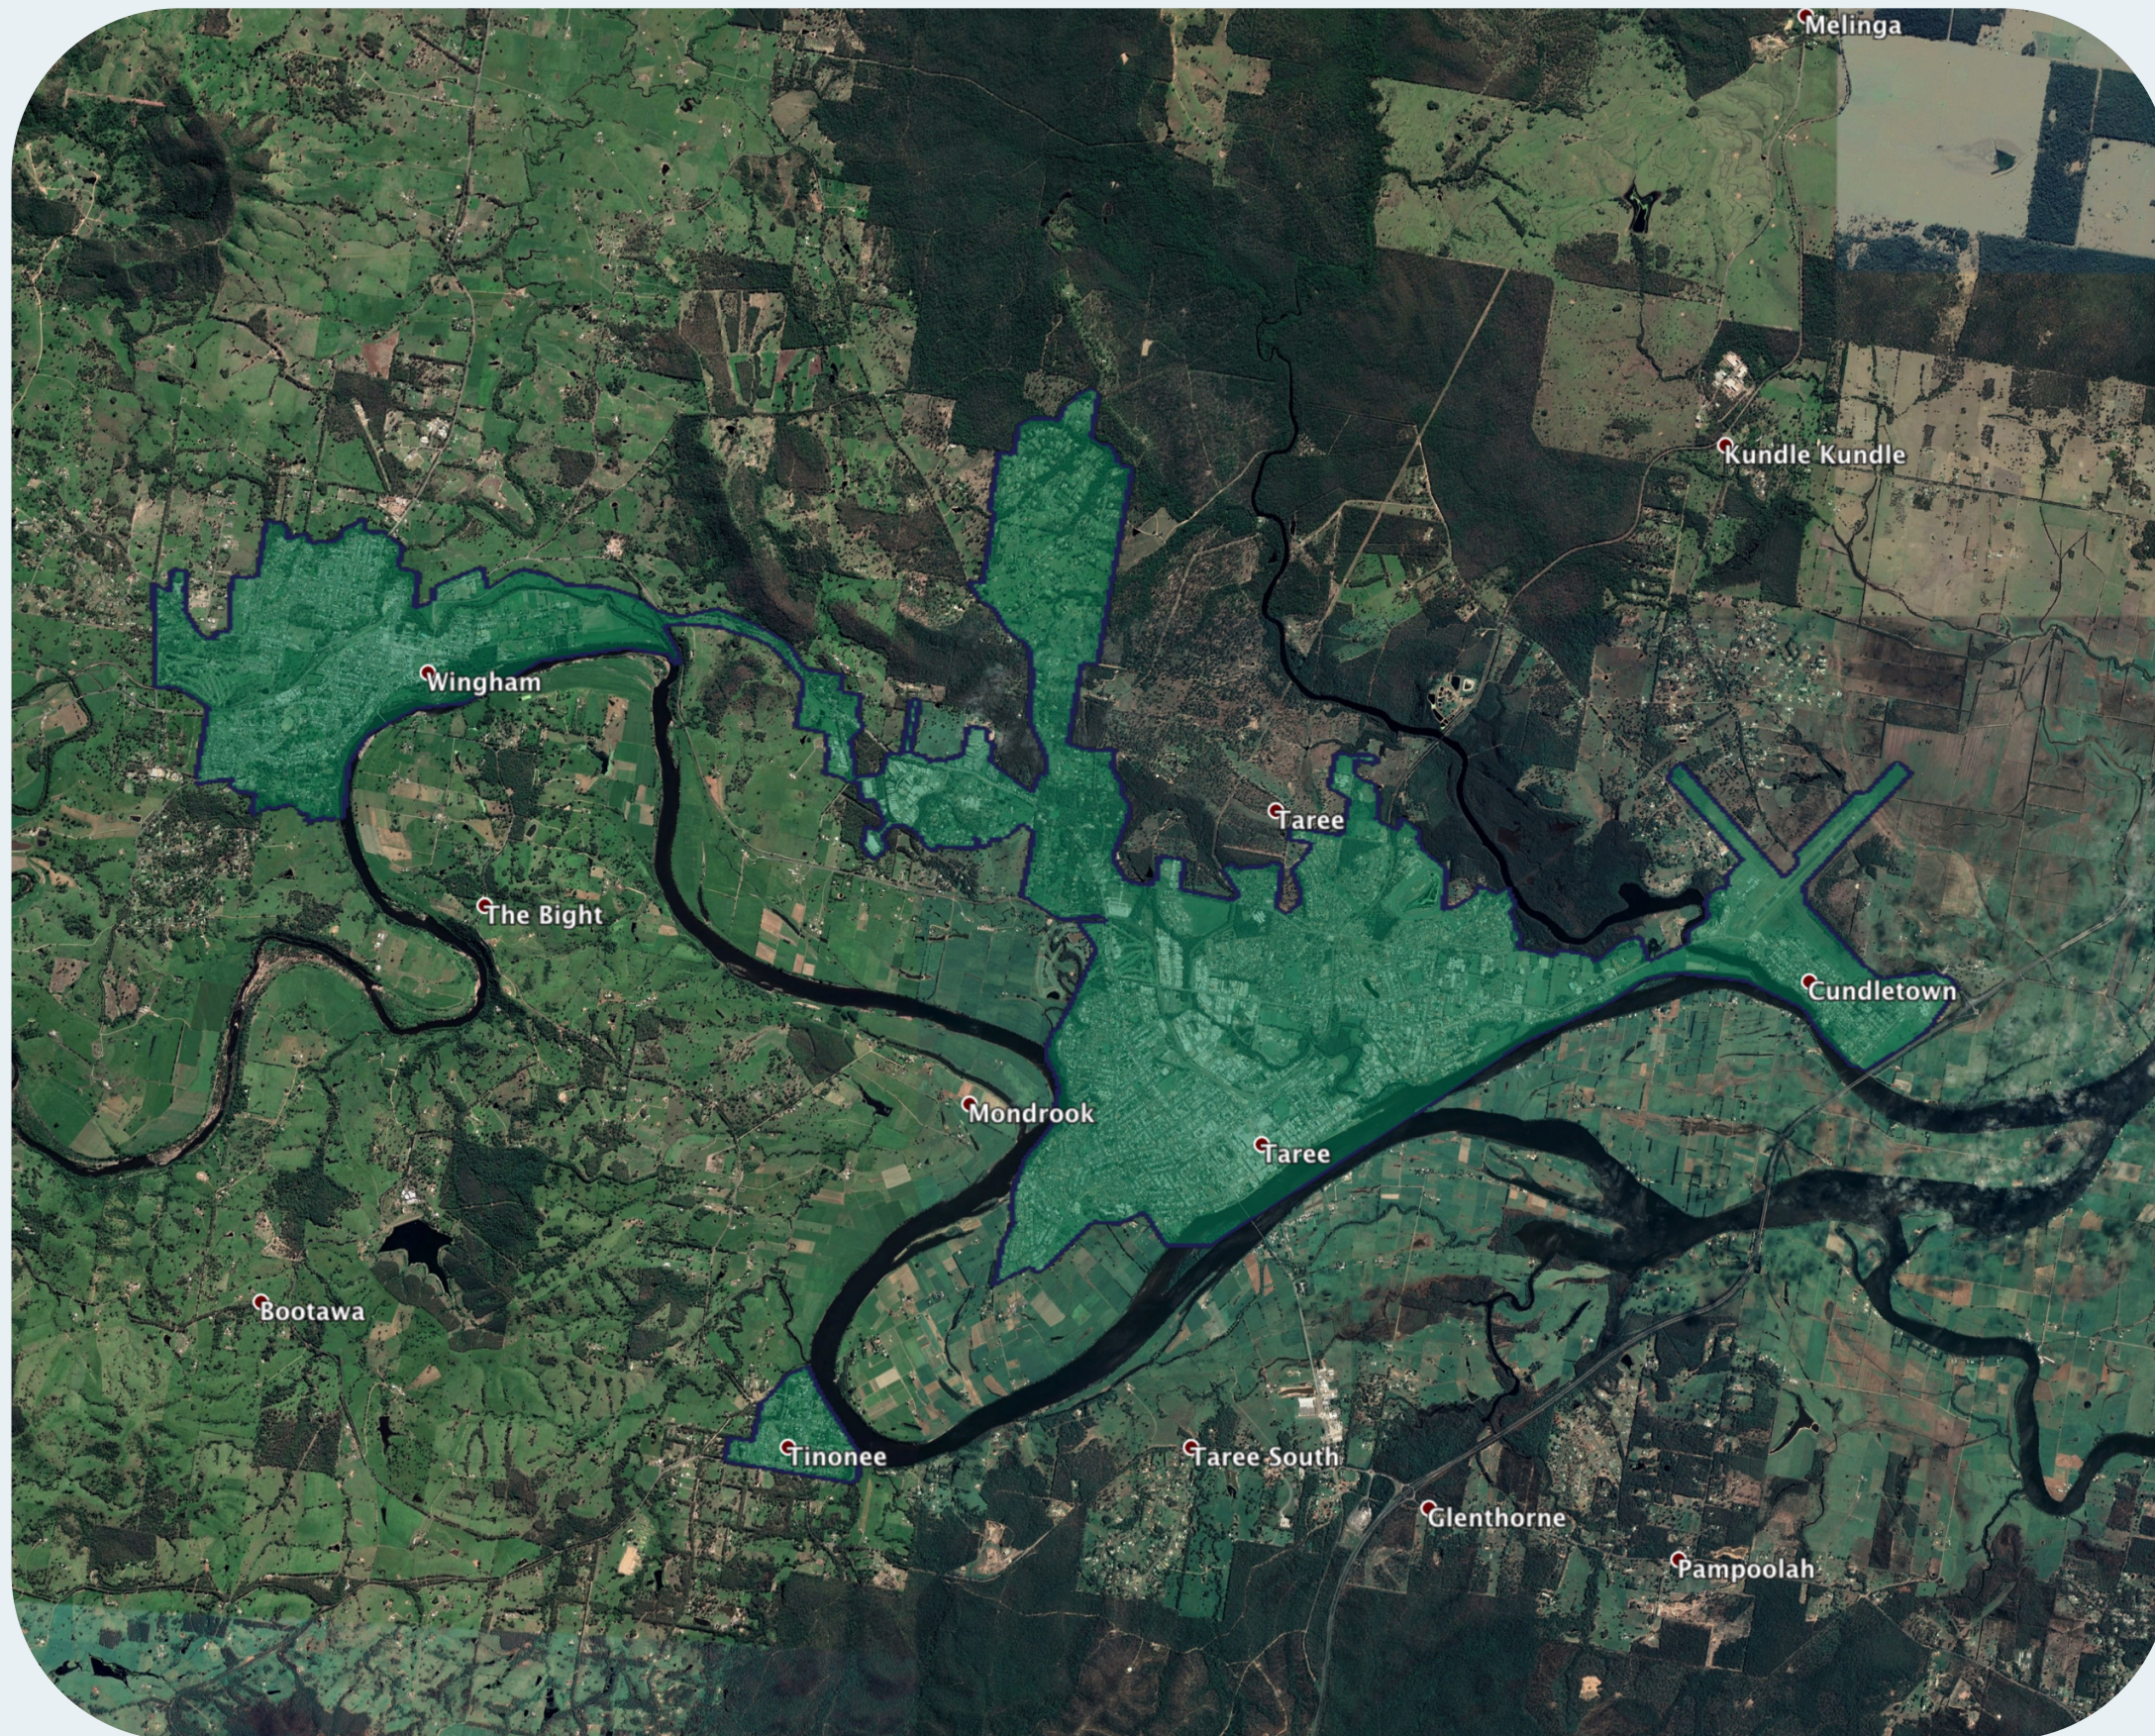

nbn™ Business Fibre Zone indicative map – Taree and surrounds

The nbn™ Business Fibre Initiative is available to businesses right across the country.

The area highlighted on this map, is part of an nbn™ Business Fibre Zone that is eligible for business nbn™ Enterprise Ethernet.

To find out more about the Fibre Initiative contact your service provider, or visit: nbn.com.au/businessfibre

Key

-  nbn™ Business Fibre Zone
-  Adjacent/nearby nbn™ Business Fibre Zone (where relevant)