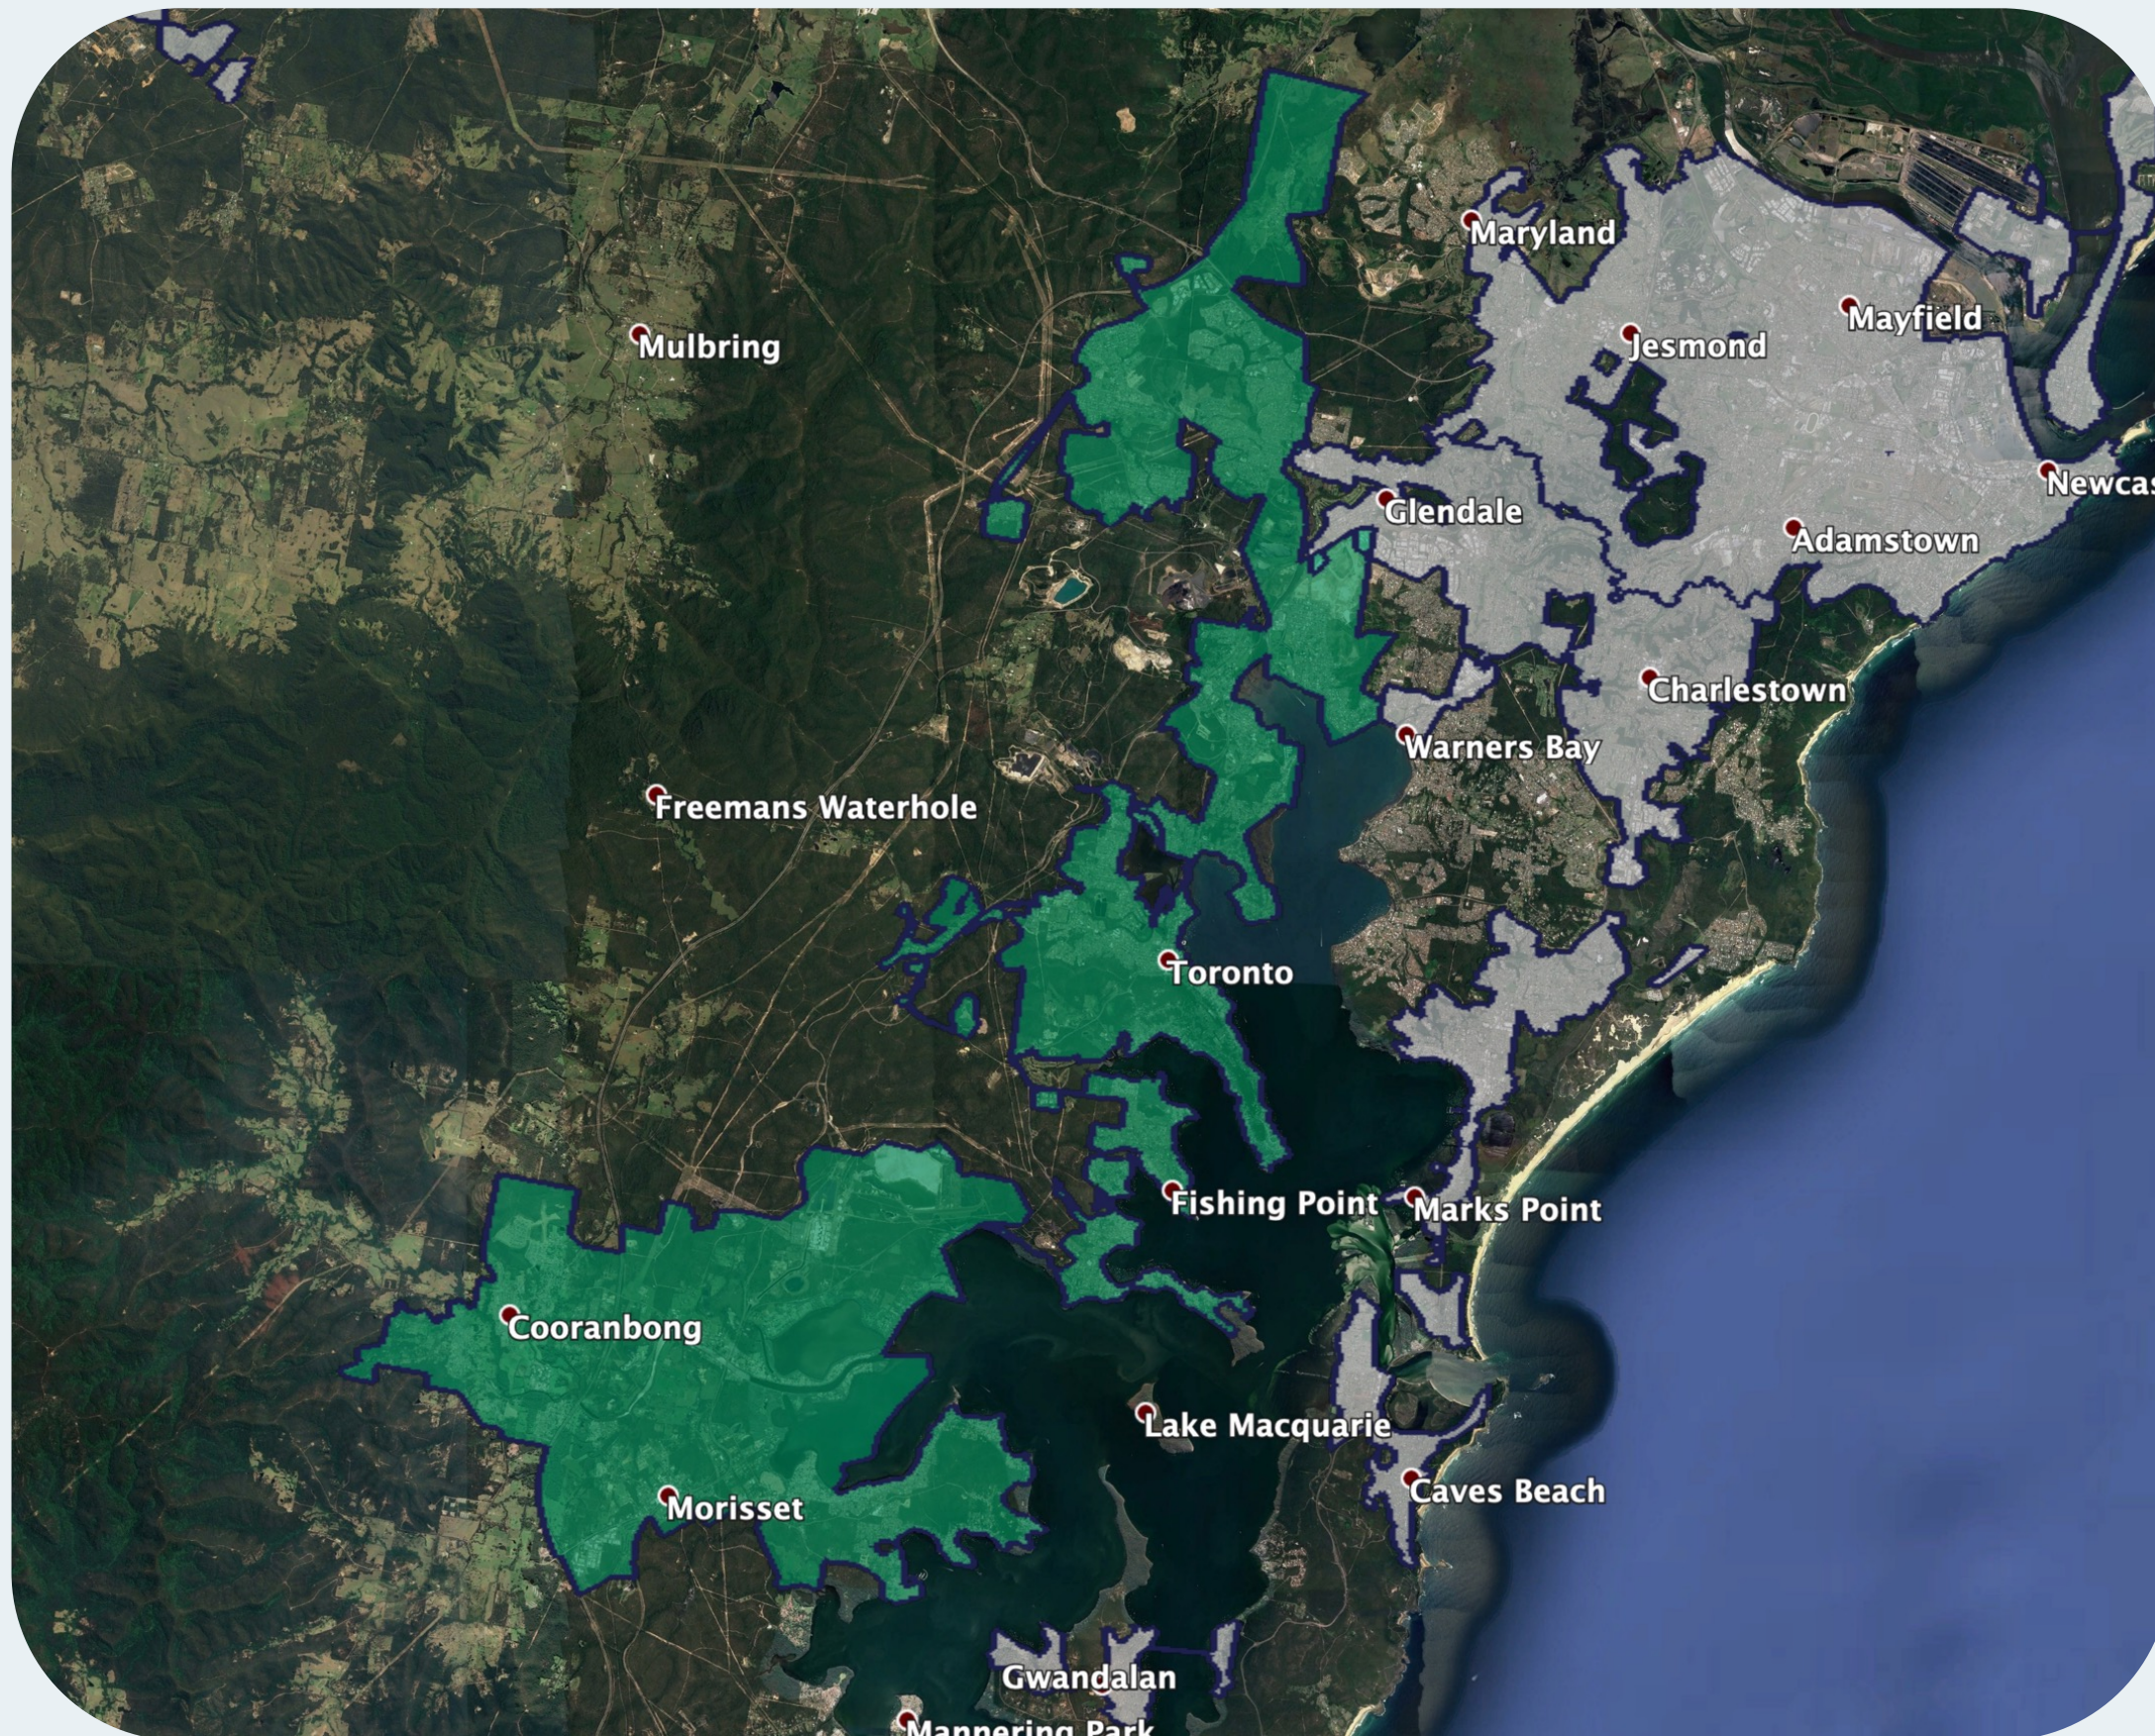

nbn™ Business Fibre Zone indicative map – Lake Macquarie West and surrounds

The nbn™ Business Fibre Initiative is available to businesses right across the country.

The areas highlighted on this map, are part of an nbn™ Business Fibre Zone that is eligible for business nbn™ Enterprise Ethernet.

To find out more about the Fibre Initiative contact your service provider, or visit: nbn.com.au/businessfibre

Key

-  nbn™ Business Fibre Zone
-  Adjacent/nearby nbn™ Business Fibre Zone (where relevant)