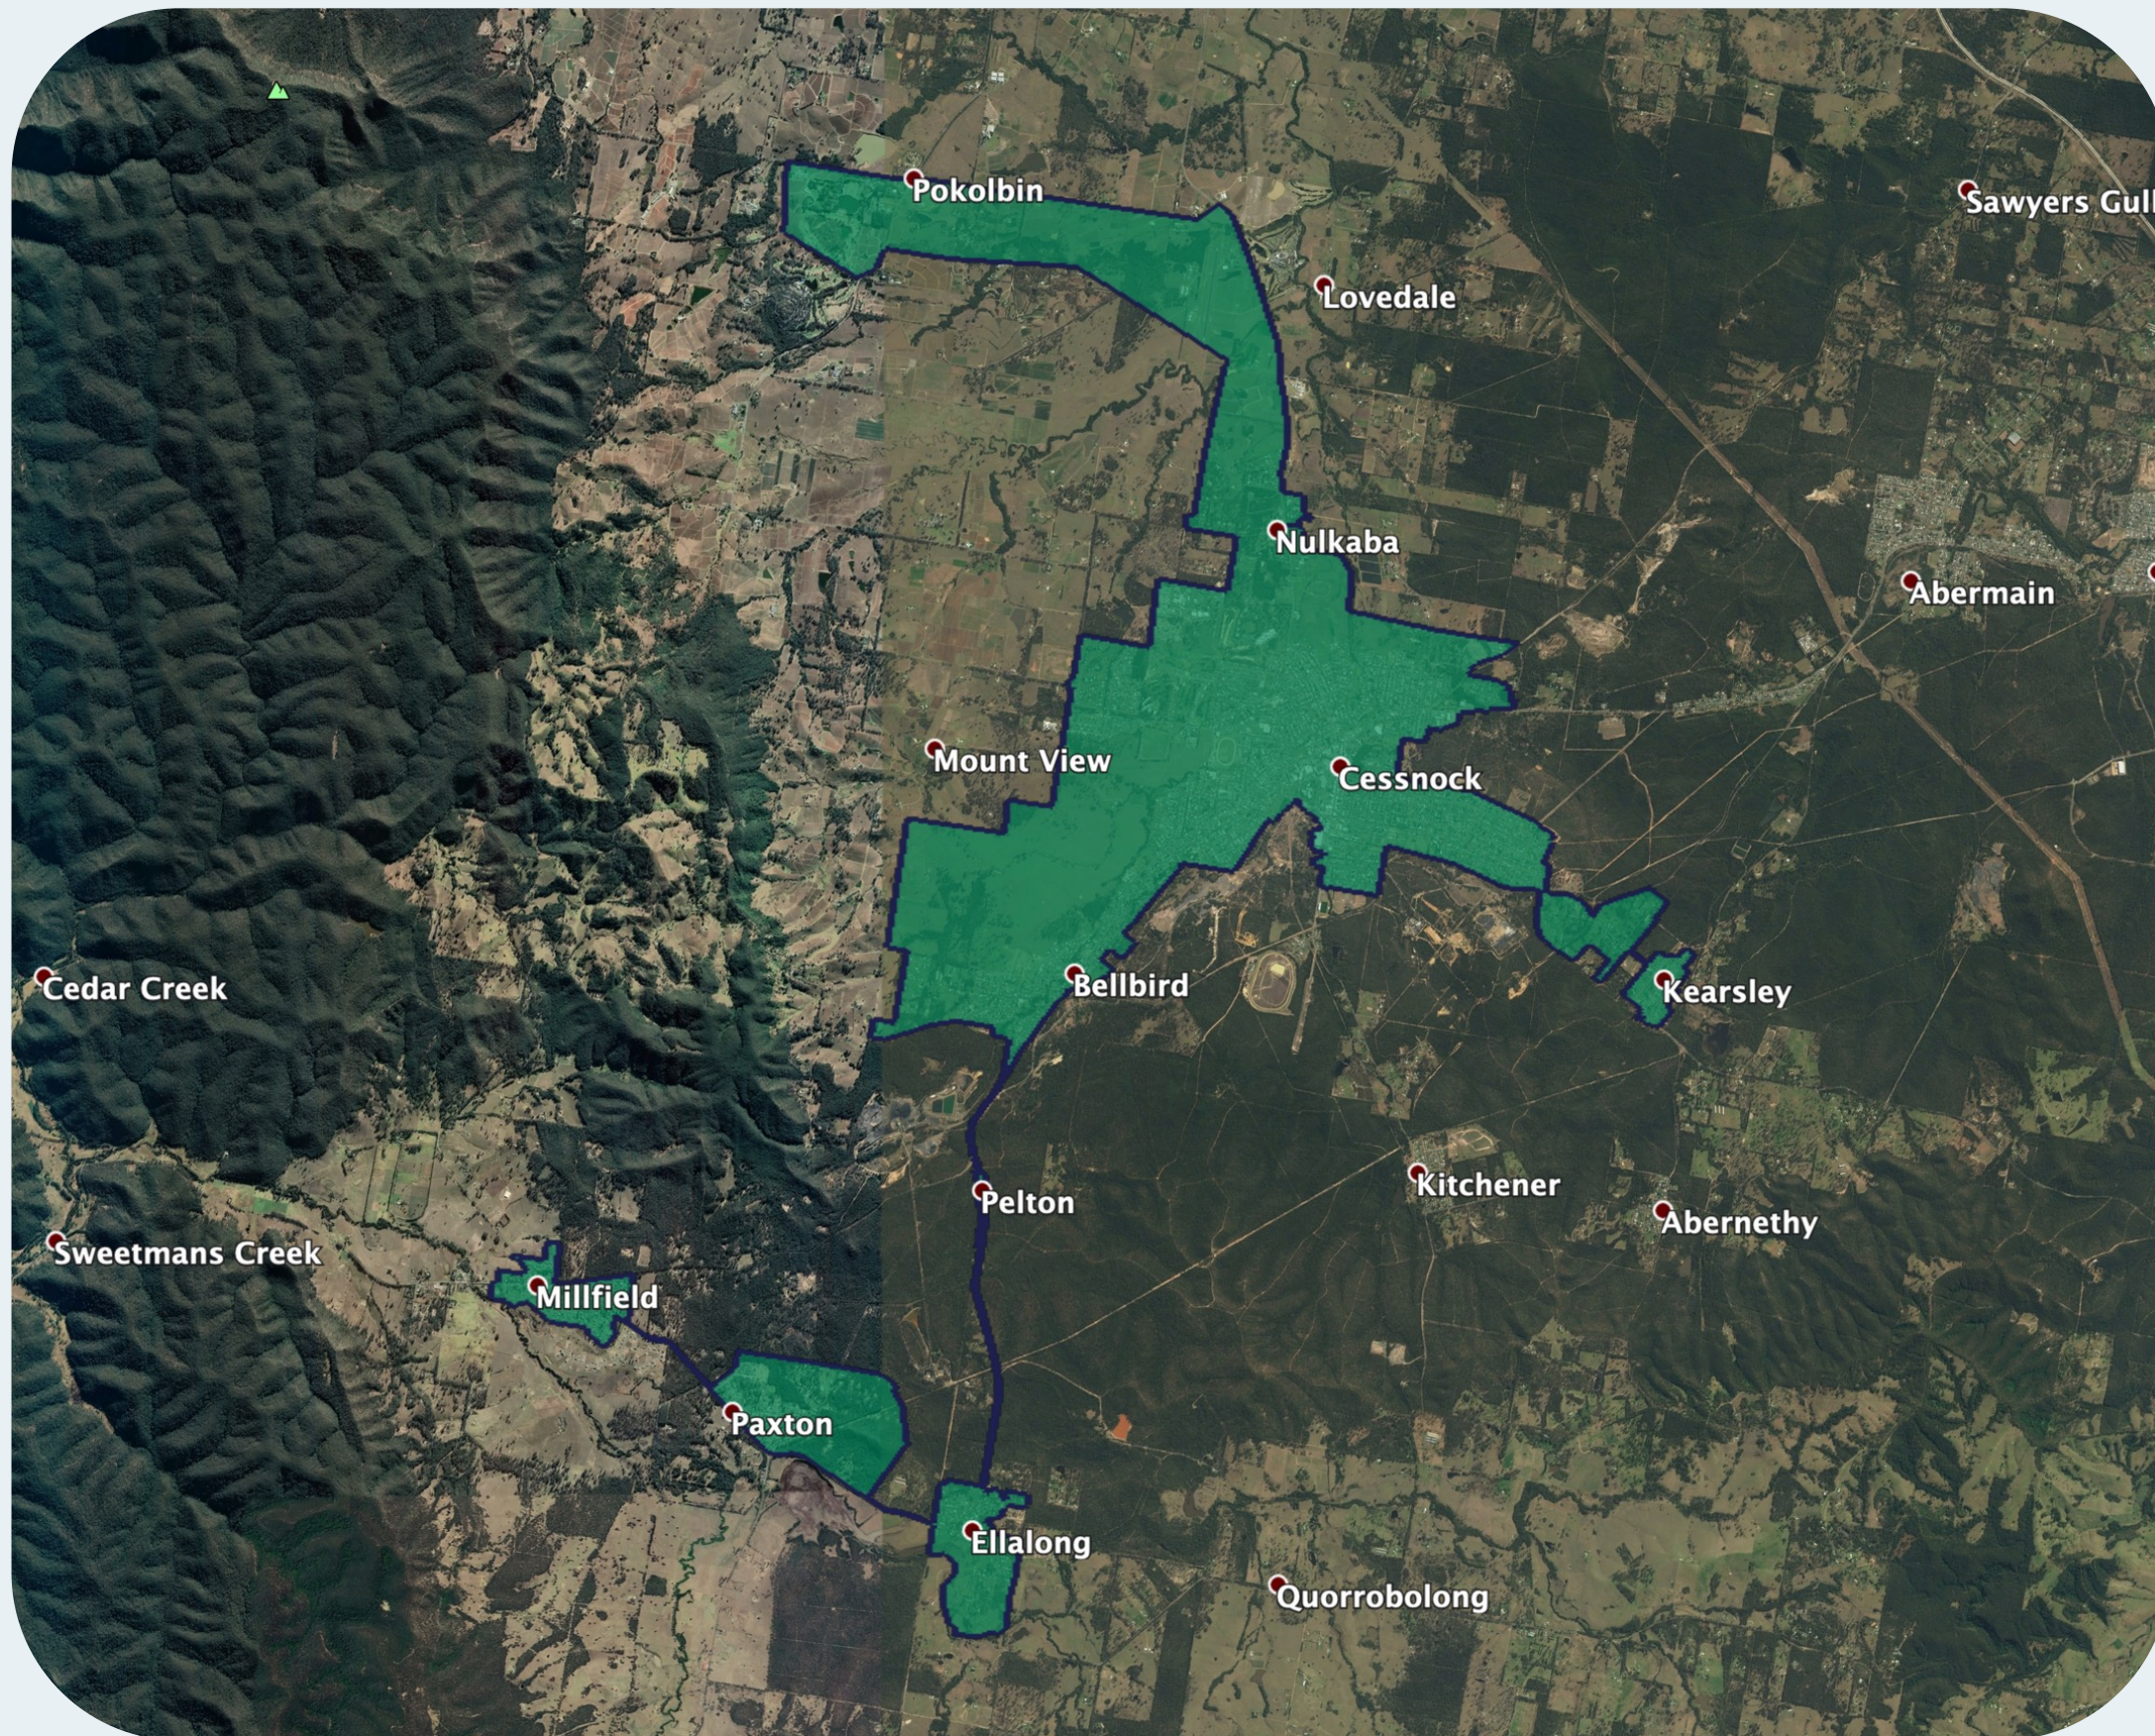

nbn™ Business Fibre Zone indicative map – Cessnock and surrounds

The nbn™ Business Fibre Initiative is available to businesses right across the country.

The area highlighted on this map, is part of an nbn™ Business Fibre Zone that is eligible for business nbn™ Enterprise Ethernet.

To find out more about the Fibre Initiative contact your service provider, or visit: nbn.com.au/businessfibre

Key

-  nbn™ Business Fibre Zone
-  Adjacent/nearby nbn™ Business Fibre Zone (where relevant)