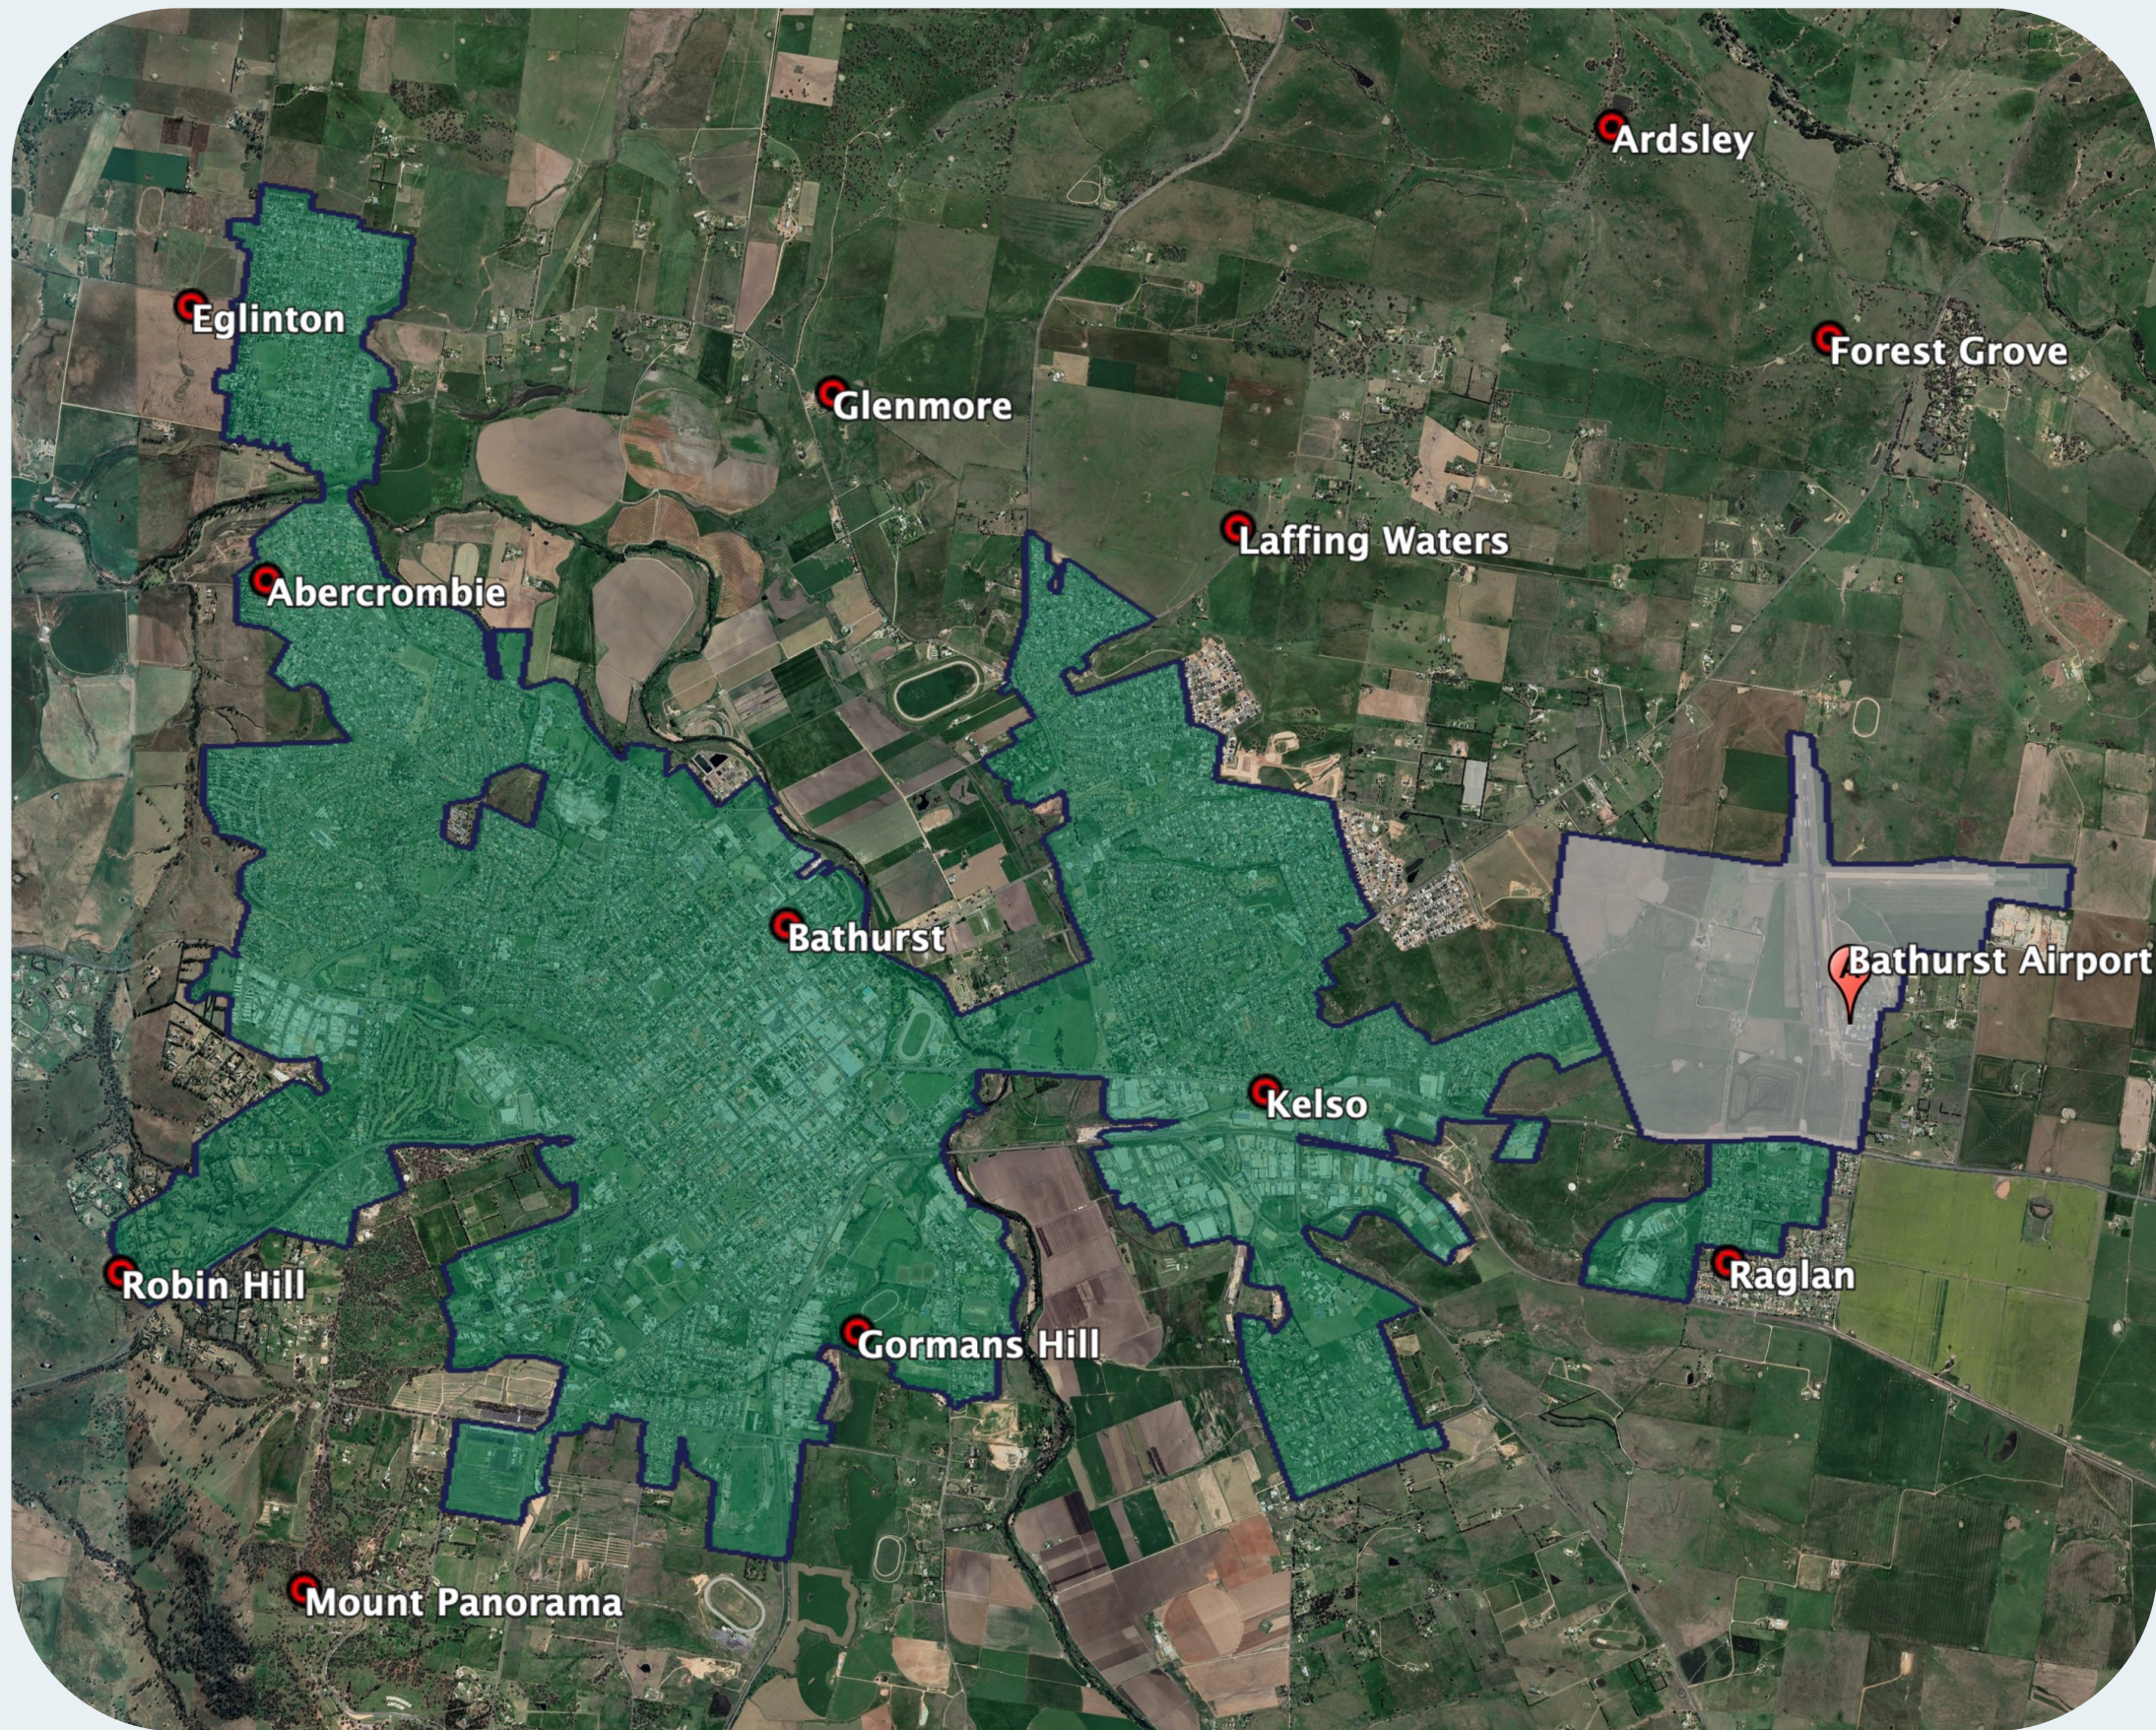

nbn™ Business Fibre Zone indicative map – Bathurst and surrounds

The **nbn™** Business Fibre Initiative is available to businesses right across the country.

The area highlighted on this map, is part of an **nbn™** Business Fibre Zone that is eligible for business **nbn™** Enterprise Ethernet.

To find out more about the Fibre Initiative contact your service provider, or visit:
nbn.com.au/businessfibre

Key

-  nbn™ Business Fibre Zone
-  Adjacent/nearby nbn™ Business Fibre Zone (where relevant)