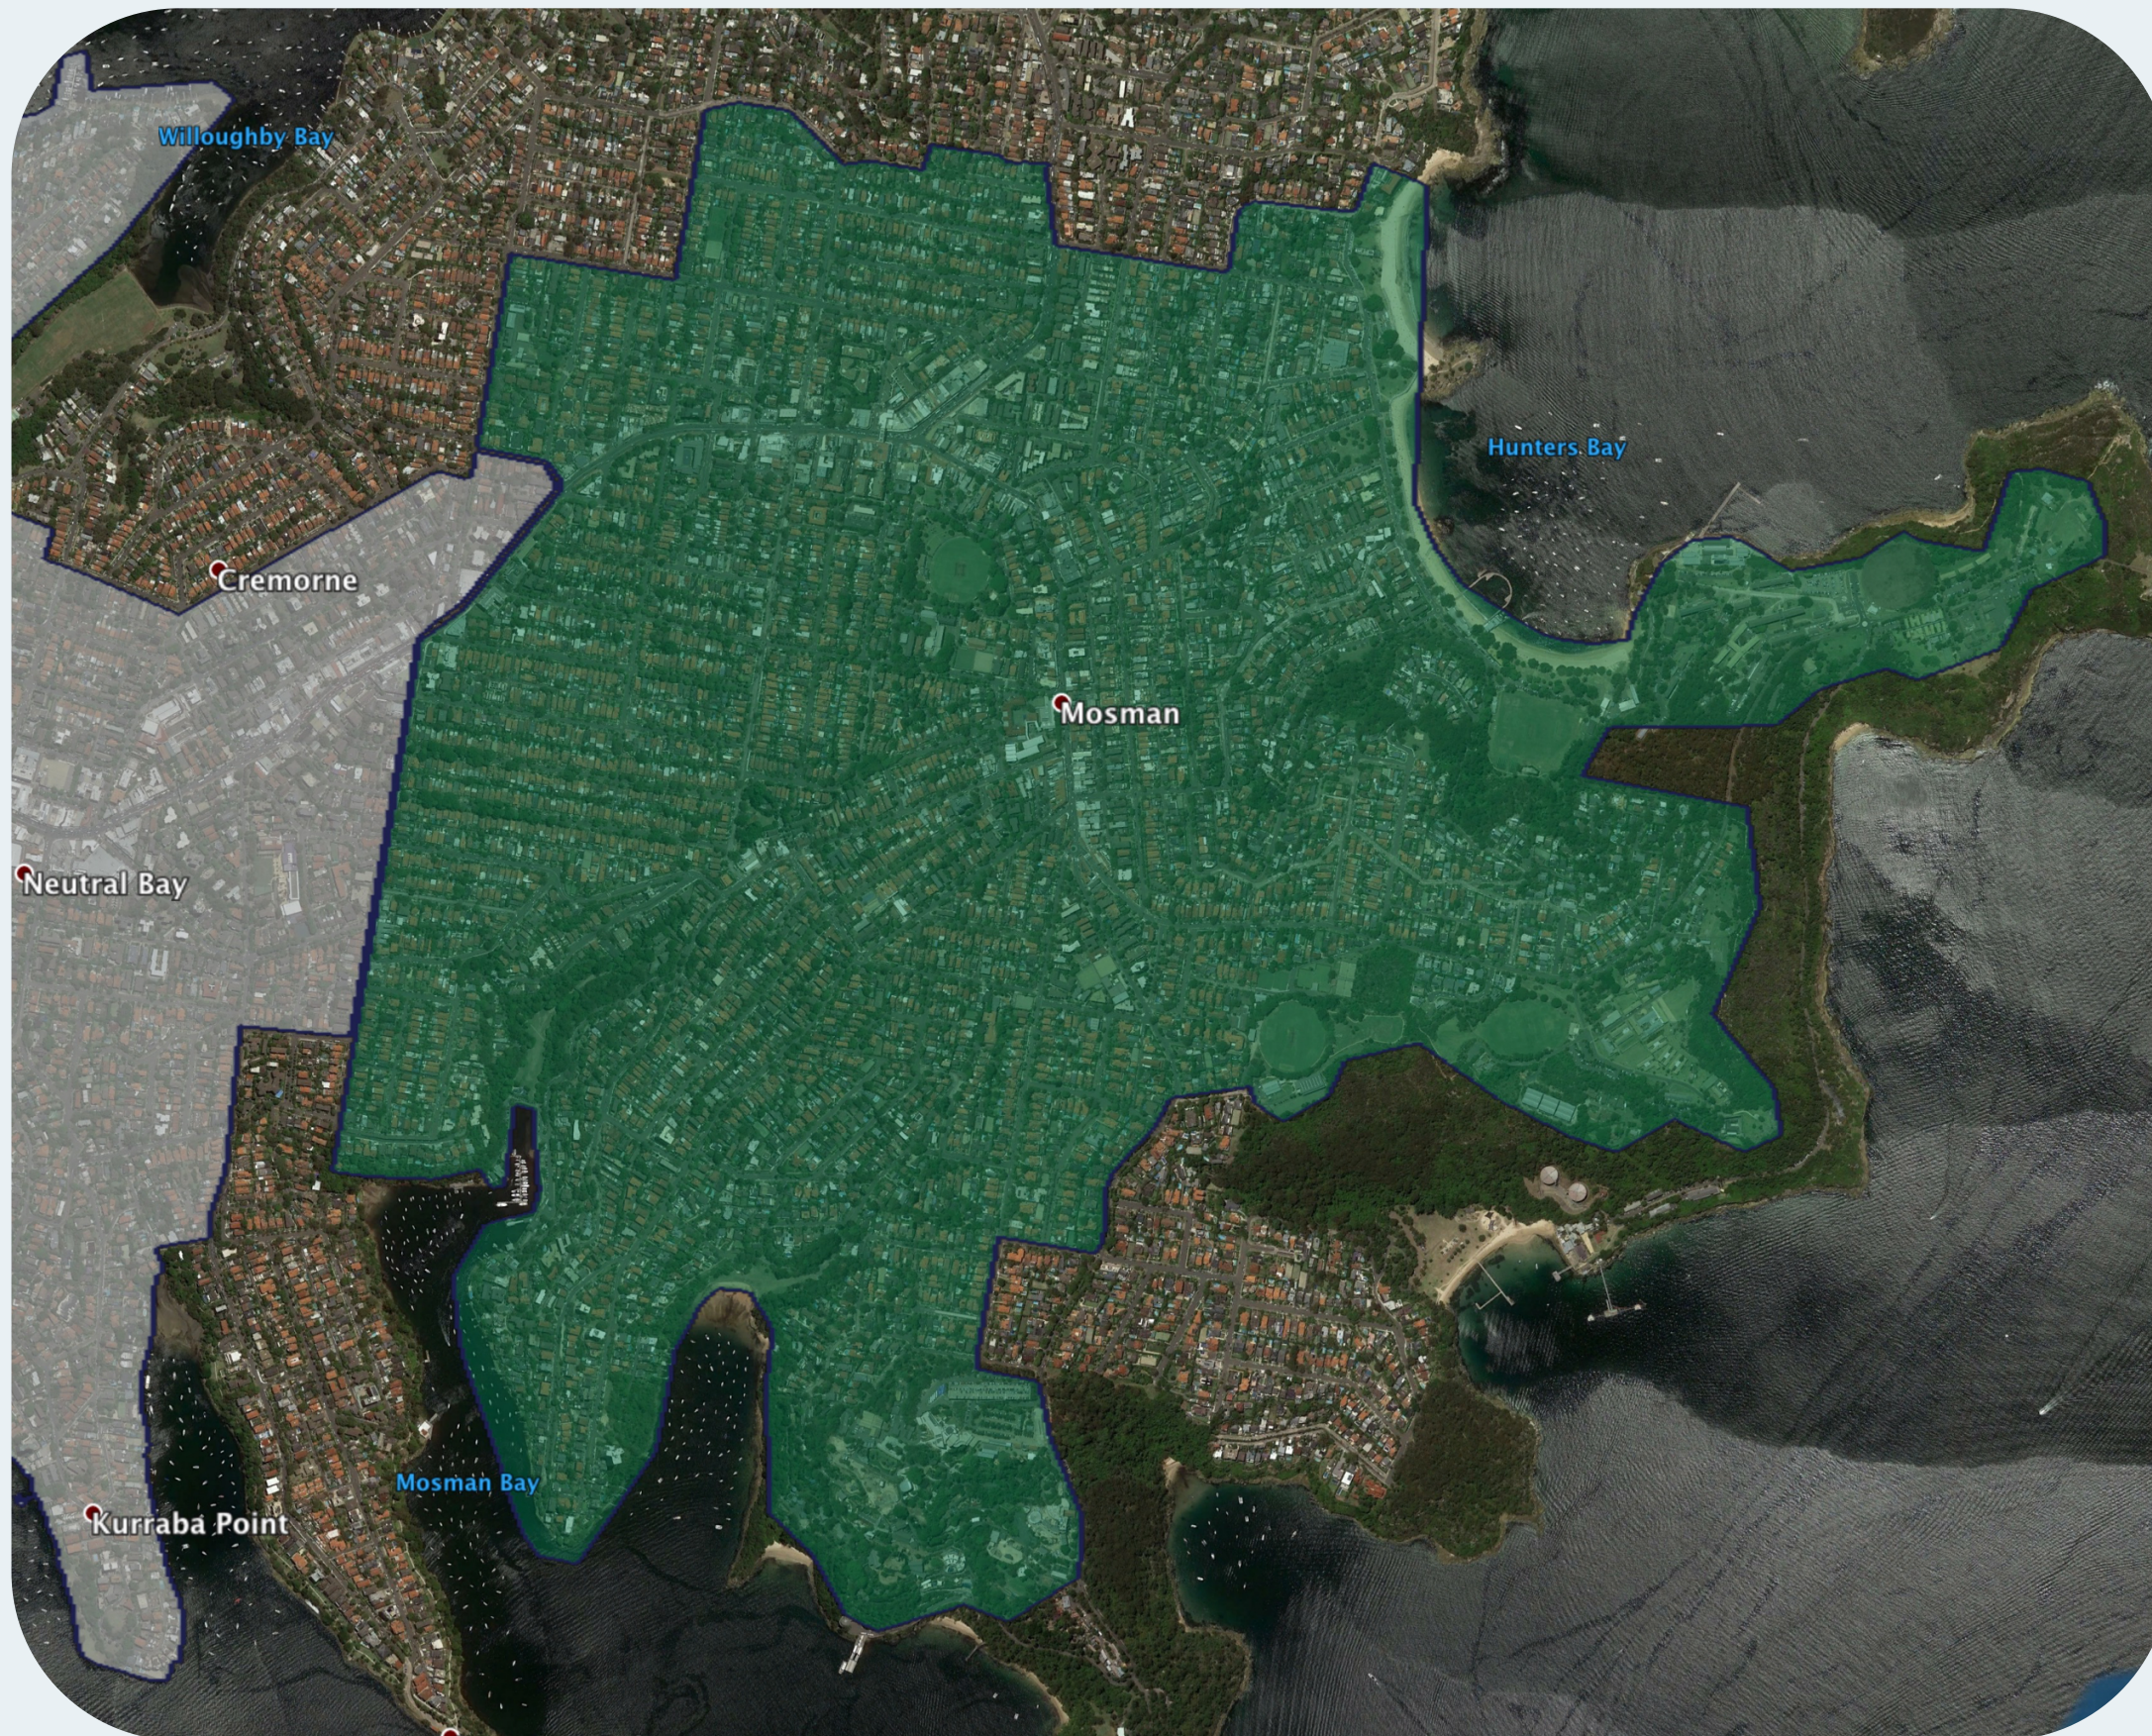

nbn™ Business Fibre Zone indicative map – Mosman and surrounds

The nbn™ Business Fibre Initiative is available to businesses right across the country.

The areas highlighted on this map, are part of an nbn™ Business Fibre Zone that is eligible for business nbn™ Enterprise Ethernet.

To find out more about the Fibre Initiative contact your service provider, or visit: nbn.com.au/businessfibre

Key

-  nbn™ Business Fibre Zone
-  Adjacent/nearby nbn™ Business Fibre Zone (where relevant)