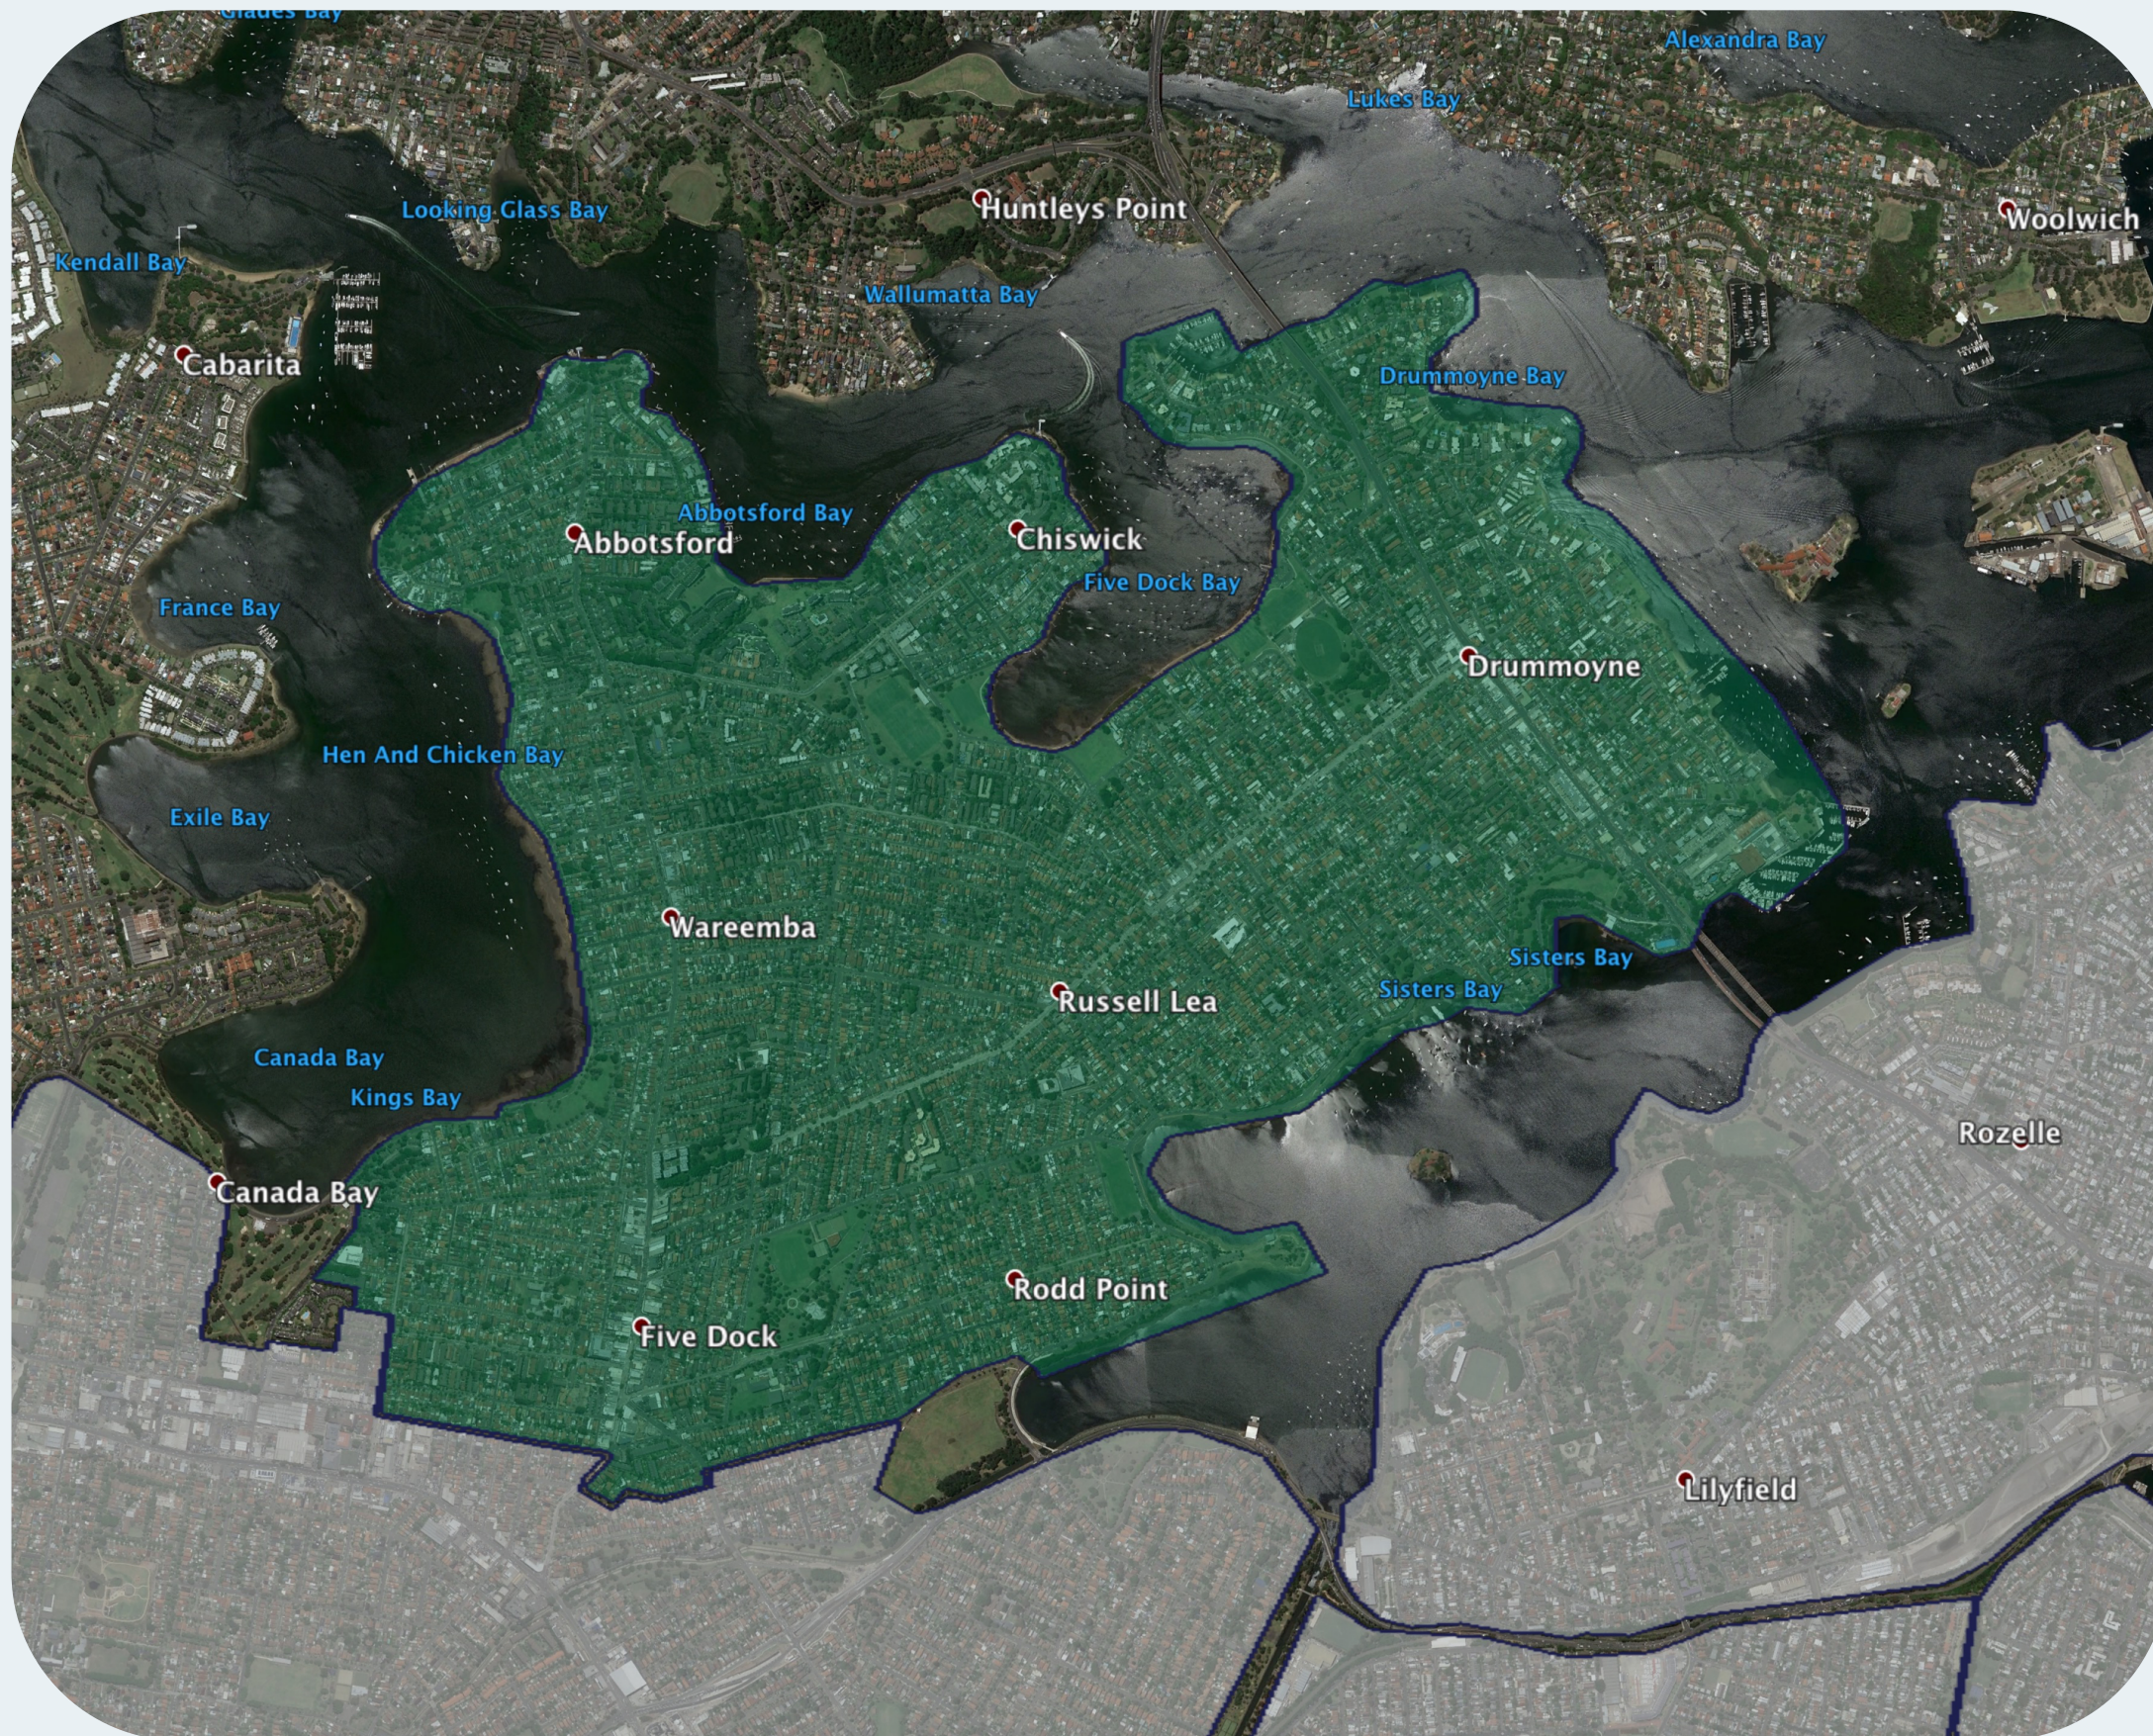

nbn™ Business Fibre Zone indicative map - Drummoyne and surrounds

The nbn™ Business Fibre Initiative is available to businesses right across the country.

The areas highlighted on this map, are part of an nbn™ Business Fibre Zone that is eligible for business nbn™ Enterprise Ethernet.

To find out more about the Fibre Initiative contact your service provider, or visit: nbn.com.au/businessfibre

Key

-  nbn™ Business Fibre Zone
-  Adjacent/nearby nbn™ Business Fibre Zone (where relevant)