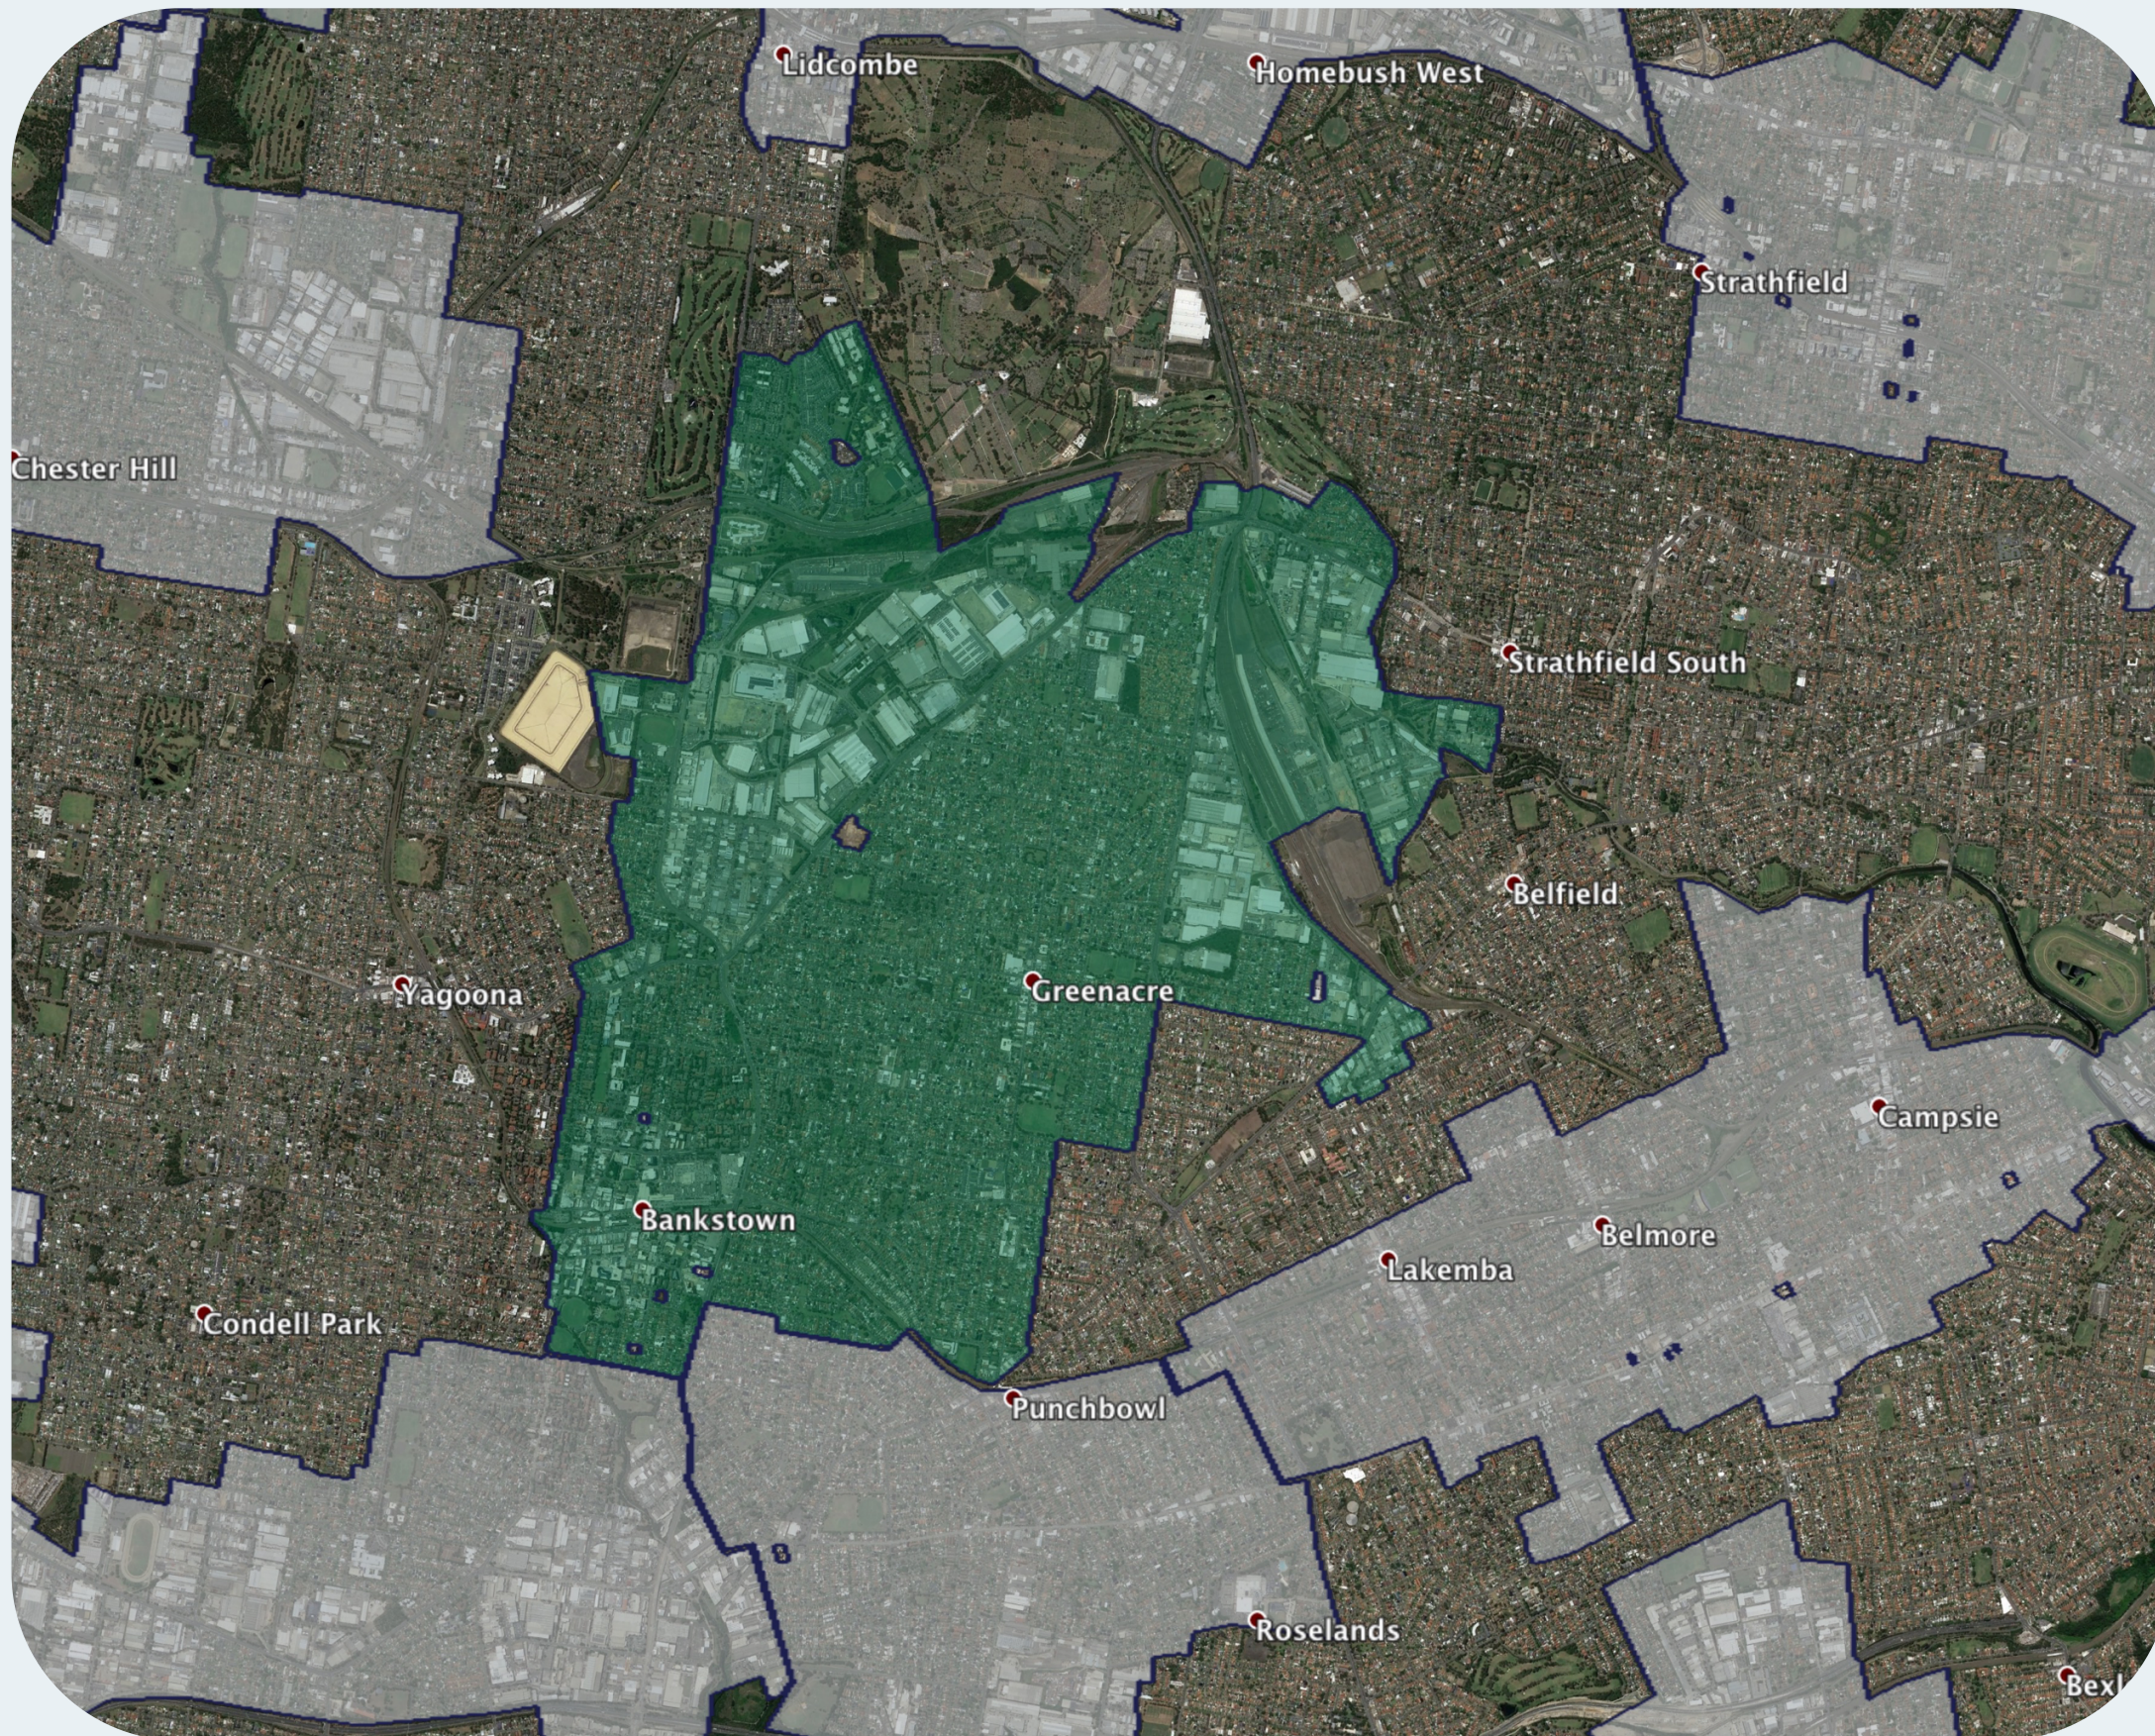

nbn™ Business Fibre Zone indicative map - Bankstown - Greenacre and surrounds

The nbn™ Business Fibre Initiative is available to businesses right across the country.

The areas highlighted on this map, are part of an nbn™ Business Fibre Zone that is eligible for business nbn™ Enterprise Ethernet.

To find out more about the Fibre Initiative contact your service provider, or visit: nbn.com.au/businessfibre

Key

-  nbn™ Business Fibre Zone
-  Adjacent/nearby nbn™ Business Fibre Zone (where relevant)